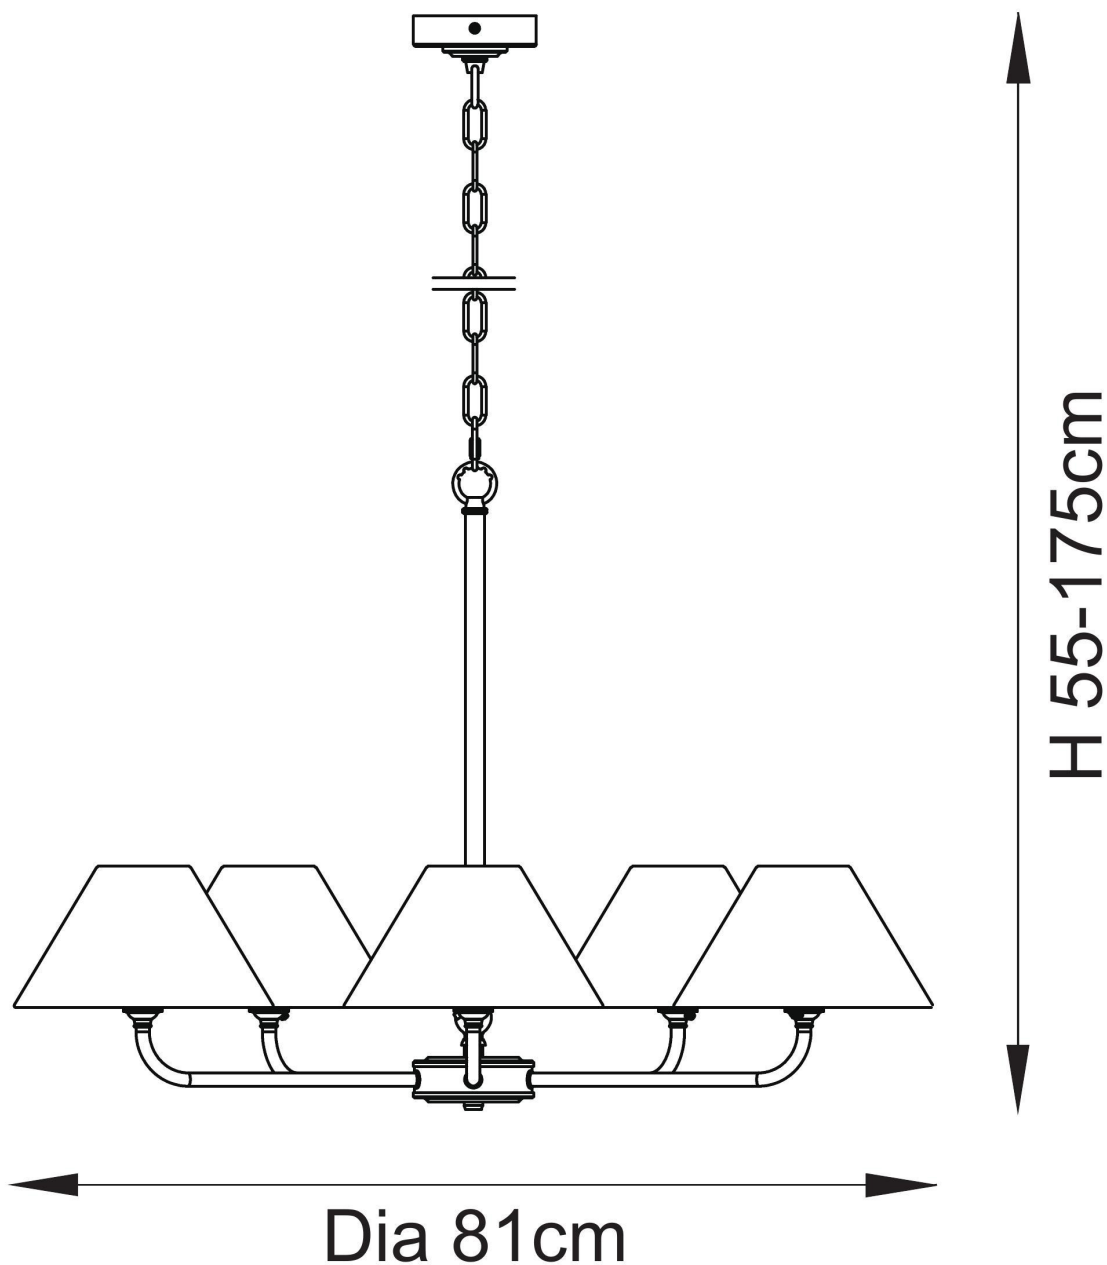

Endon Lighting - Lille - 117832 - Black Natural 5 Light Ceiling Pendant Light

CONTACT