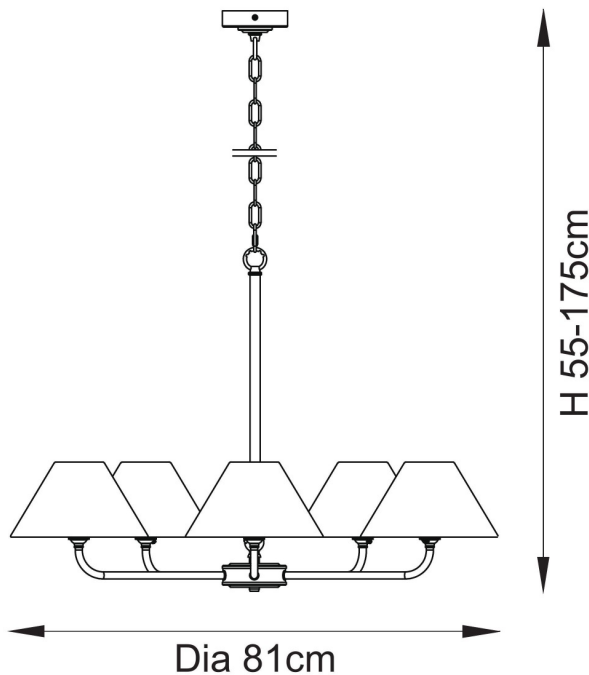

SPECIFICATION

- Ingress protection: IP20
- Class: Class I - Single Insulated, Earthed
- Voltage: 240V