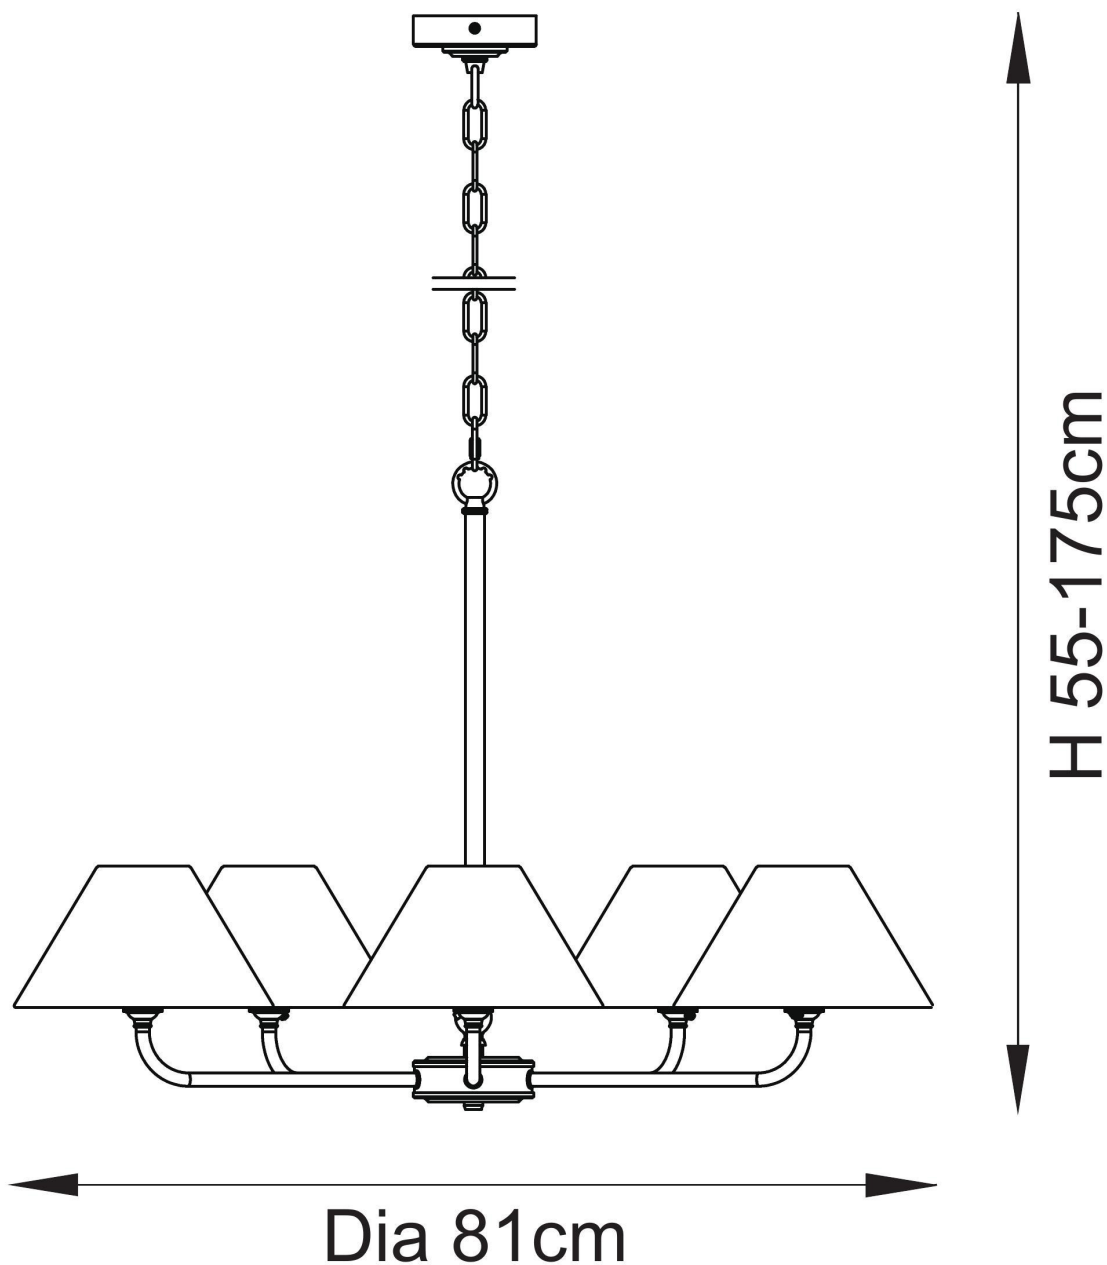

Endon Lighting - Lille - 117833 - Antique Brass Natural 5 Light Ceiling Pendant Light

CONTACT