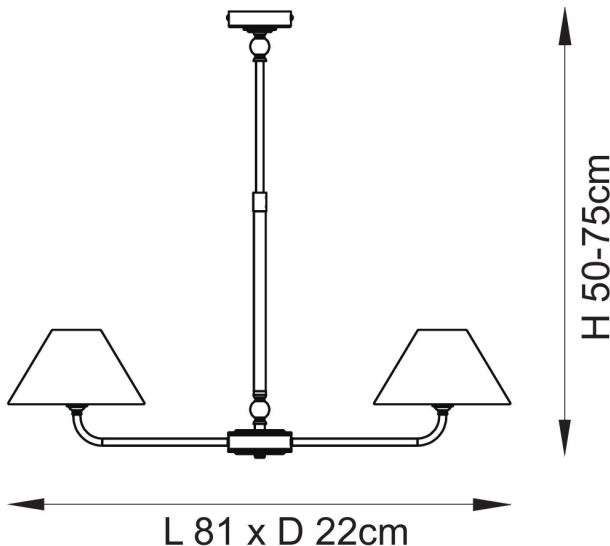

Endon Lighting - Lille - 117834 - Black Natural 2 Light Bar Ceiling Pendant Light

REFERENCE

- SKU: FCL-30987
- Supplier SKU: 117834
- Barcode: 5016087213184

DESCRIPTION

This elegant 2 light pendant is finished in matt black and features timeless tapered shades in natural linen fabric. Its linear shape makes it perfect for positioning over dining tables and comes complete with a height adjustable telescopic stem and B22 lamp holders for an authentic classic look. Matching items available.

CATEGORY

- Brand: Endon Lighting
- Family: Lille
- Category: Indoor Lighting / Ceiling / Bar

APPEARANCE

- Base: Matt Black Paint
- Shade: Natural Faux Linen

DIMENSION

- Height: 510 - 720mm
- Width: 810mm
- Depth: 220mm
- Weight: 1.4kg

LIGHT SOURCE

- Lamp included: No
- Lamp detail: 2 x 7W Max LED B22 BC (required)
- Dimmable
- Energy class: Not applicable
- Switch: No

SPECIFICATION

- Ingress protection: IP20
- Class: Class I - Single Insulated, Earthed
- Voltage: 240V