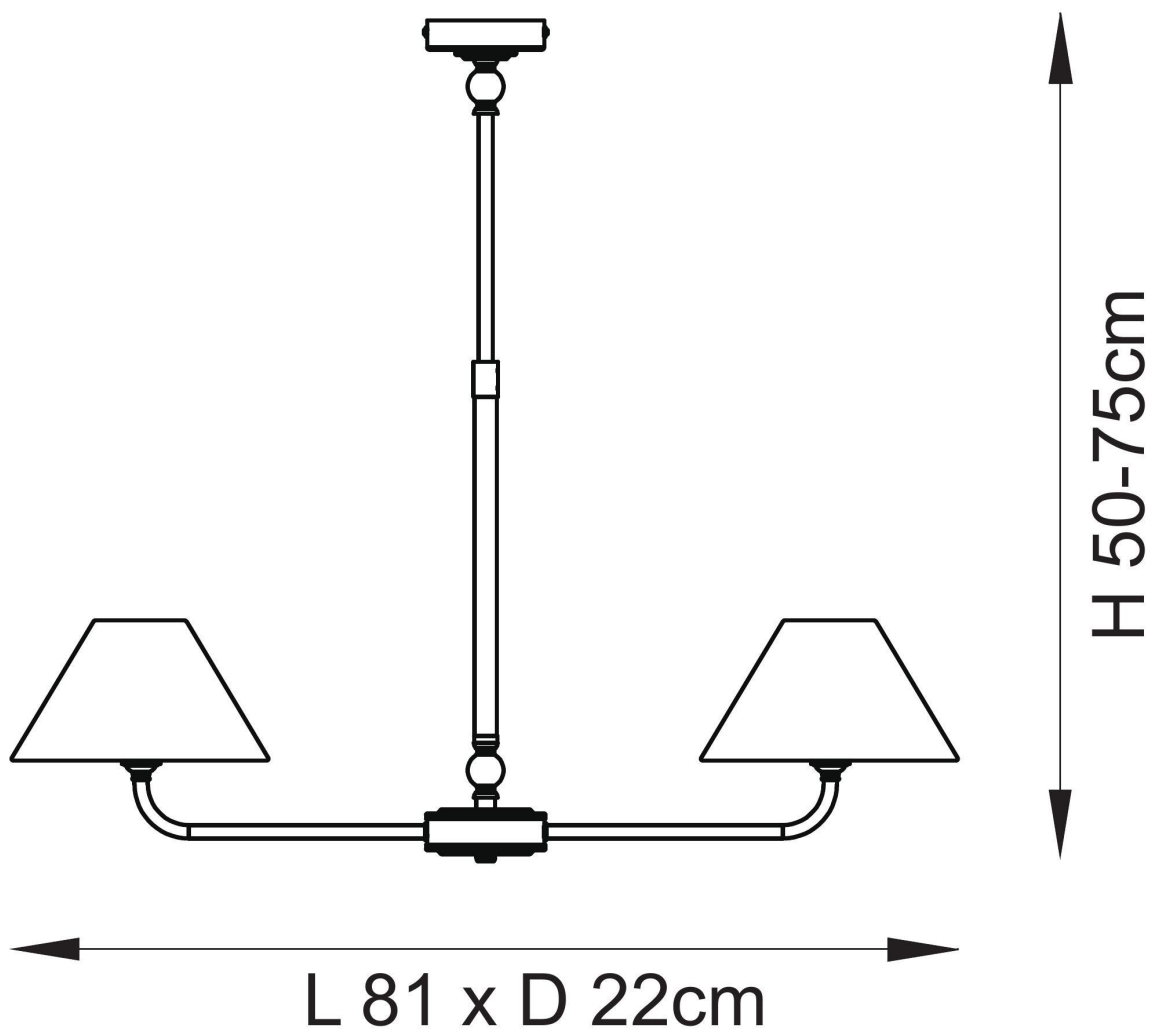

Endon Lighting - Lille - 117834 - Black Natural 2 Light Bar Ceiling Pendant Light

CONTACT