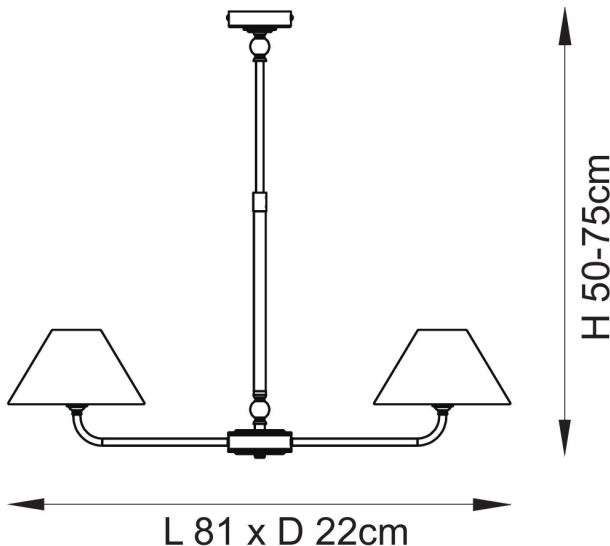

SPECIFICATION

- Ingress protection: IP20
- Class: Class I - Single Insulated, Earthed
- Voltage: 240V