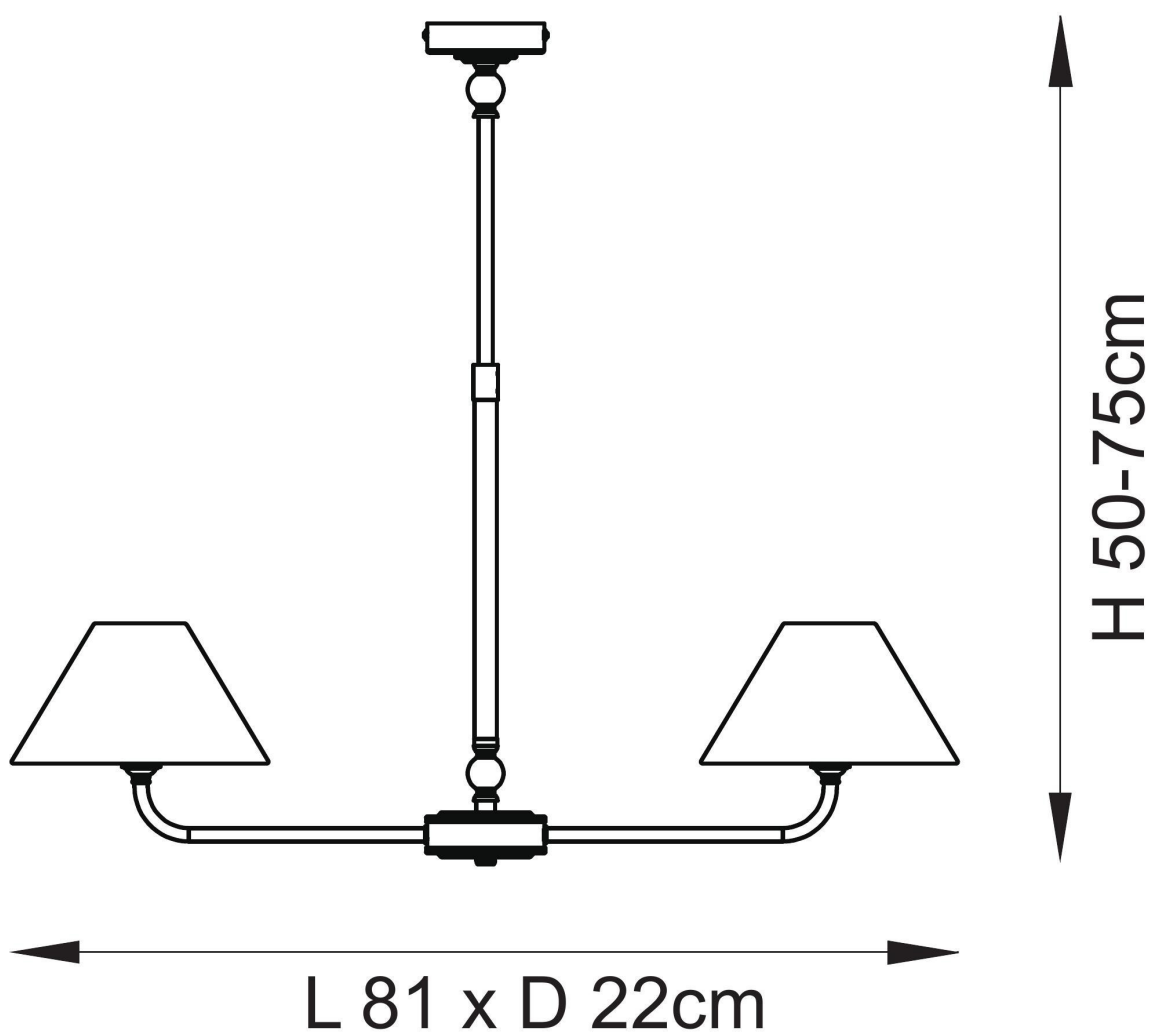

Endon Lighting - Lille - 117835 - Antique Brass Natural 2 Light Bar Ceiling Pendant Light

CONTACT