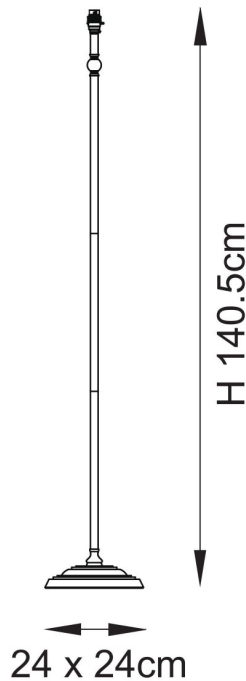

Endon Lighting - Lille - 117997 - Black Neutral Floor Lamp

REFERENCE

- SKU: FCL-30989
- Supplier SKU: 117997
- Barcode: 5016087215256

DESCRIPTION

This elegant floor lamp is finished in matt black and features our natural 40cm Ikat shade for the perfect timeless style. Complete with easy to reach switched B22 lamp holder for an authentic classic look, making it a floor lamp to be proud of. Matching items available.

CATEGORY

- Brand: Endon Lighting
- Family: Lille
- Category: Indoor Lighting / Floor / Decorative

APPEARANCE

- Base: Matt Black Paint
- Shade: Neutral Print Faux Silk

DIMENSION

- Height: 1615mm
- Diameter: 400mm
- Weight: 6.65kg

LIGHT SOURCE

- Lamp included: No
- Lamp detail: 10W Max LED B22 BC (required)
- Non-dimmable
- Energy class: Not applicable
- Switch: Lampholder On/Off Switch

SPECIFICATION

- Ingress protection: IP20
- Class: Class I - Single Insulated, Earthed
- Voltage: 240V