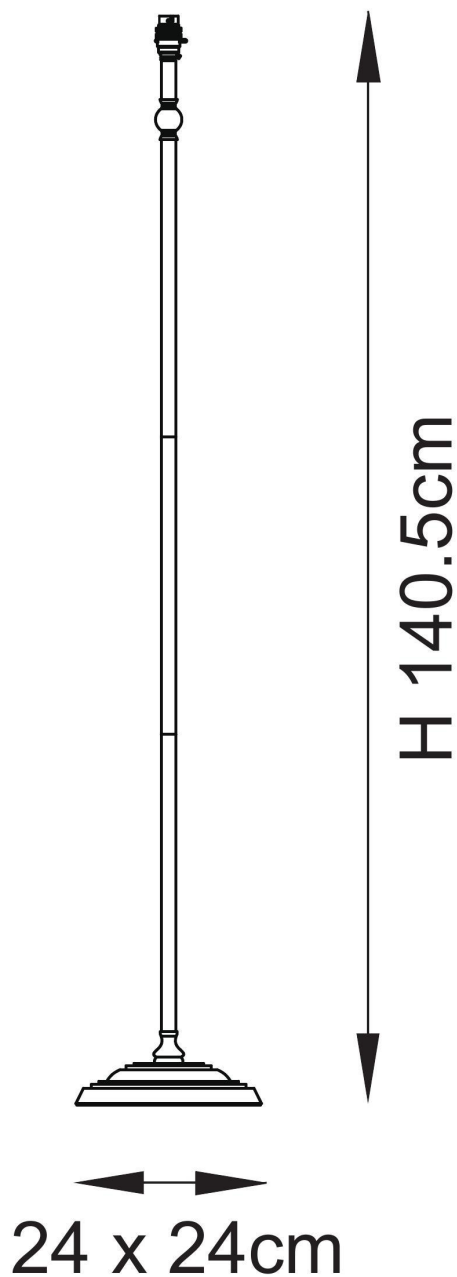

Endon Lighting - Lille - 117997 - Black Neutral Floor Lamp

CONTACT