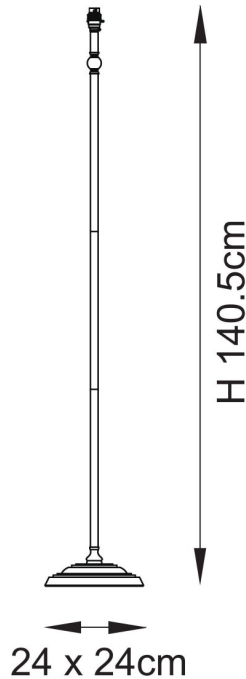

Endon Lighting - Lille - 118001 - Antique Brass Pink Floor Lamp

REFERENCE

- SKU: FCL-30990
- Supplier SKU: 118001
- Barcode: 5016087215294

DESCRIPTION

This elegant floor lamp is finished in antique brass plate and features our vibrant coral pink 40cm Ikat shade for the perfect timeless style. Complete with easy to reach switched B22 lamp holder for an authentic classic look, making it a floor lamp to be proud of. Matching items available.

CATEGORY

- Brand: Endon Lighting
- Family: Lille
- Category: Indoor Lighting / Floor / Decorative

APPEARANCE

- Base: Antique Brass Plate
- Shade: Coral Pink Faux Silk

DIMENSION

- Height: 1615mm
- Diameter: 400mm
- Weight: 6.65kg

LIGHT SOURCE

- Lamp included: No
- Lamp detail: 10W Max LED B22 BC (required)
- Non-dimmable
- Energy class: Not applicable
- Switch: Lampholder On/Off Switch

SPECIFICATION

- Ingress protection: IP20
- Class: Class I - Single Insulated, Earthed
- Voltage: 240V