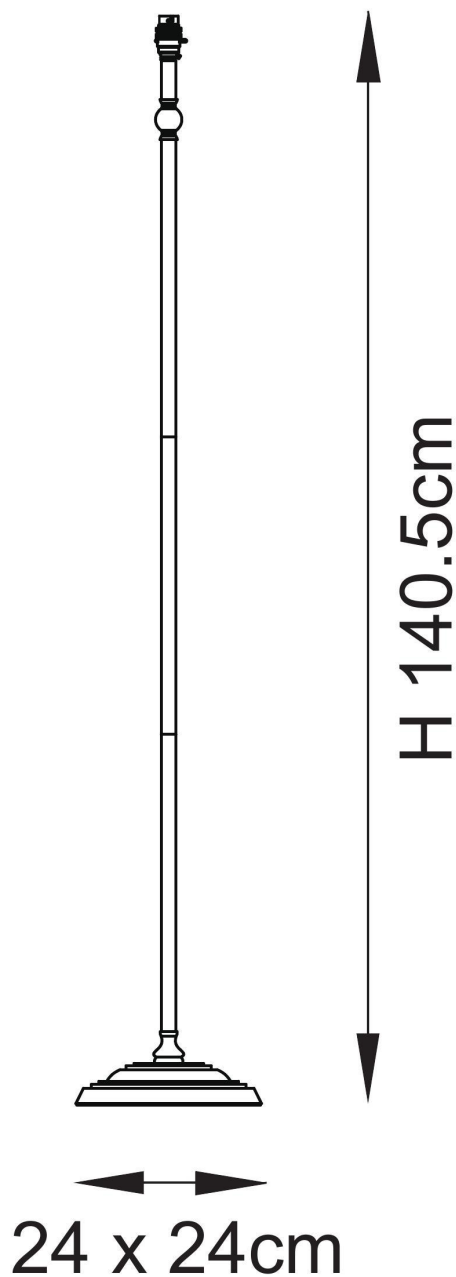

Endon Lighting - Lille - 118001 - Antique Brass Pink Floor Lamp

CONTACT