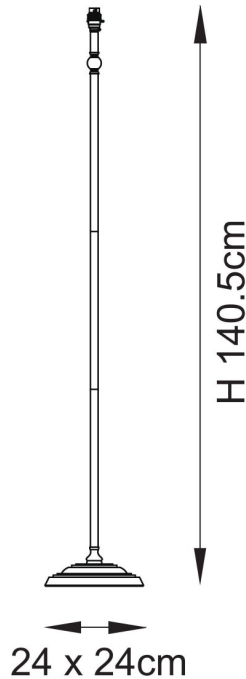

Endon Lighting - Lille - 118006 - Antique Brass Grey Floor Lamp

REFERENCE

- SKU: FCL-30991
- Supplier SKU: 118006
- Barcode: 5016087215348

DESCRIPTION

This elegant floor lamp is finished in antique brass plate and features our stylish pearl grey 40cm Ikat shade for the perfect timeless style. Complete with easy to reach switched B22 lamp holder for an authentic classic look, making it a floor lamp to be proud of. Matching items available.

CATEGORY

- Brand: Endon Lighting
- Family: Lille
- Category: Indoor Lighting / Floor / Decorative

APPEARANCE

- Base: Antique Brass Plate
- Shade: Pearl Grey Faux Silk

DIMENSION

- Height: 1615mm
- Diameter: 400mm
- Weight: 6.65kg

LIGHT SOURCE

- Lamp included: No
- Lamp detail: 10W Max LED B22 BC (required)
- Non-dimmable
- Energy class: Not applicable
- Switch: Lampholder On/Off Switch

SPECIFICATION

- Ingress protection: IP20
- Class: Class I - Single Insulated, Earthed
- Voltage: 240V