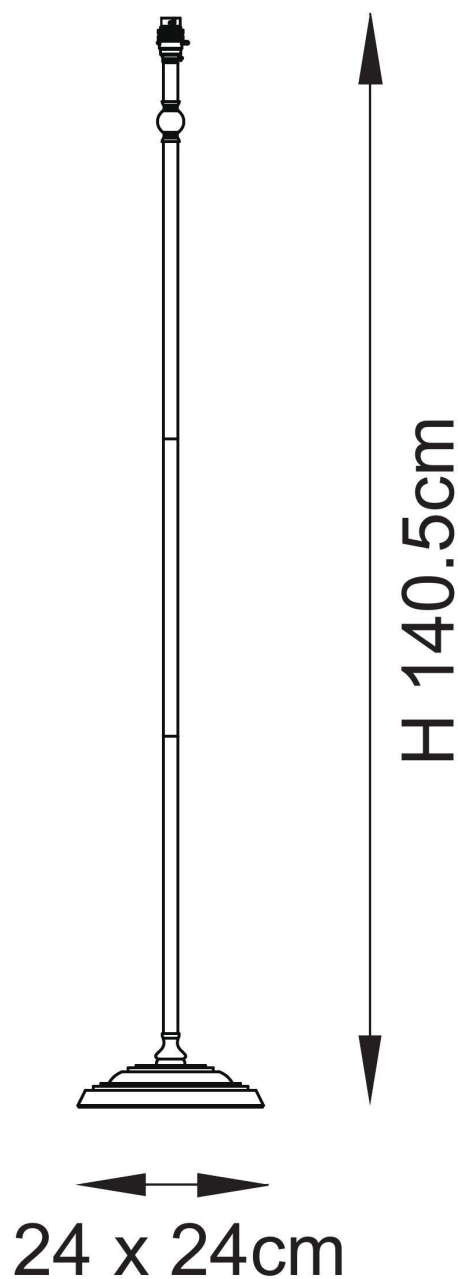

Endon Lighting - Lille - 118006 - Antique Brass Grey Floor Lamp

CONTACT