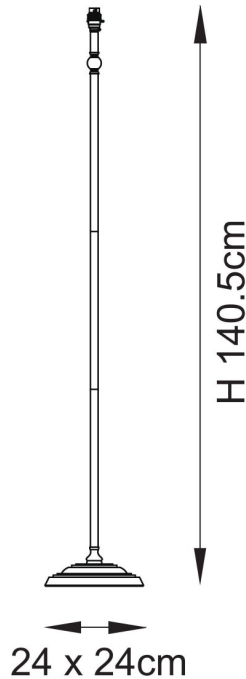

Endon Lighting - Lille - 118007 - Antique Brass Blue Floor Lamp

REFERENCE

- SKU: FCL-30992
- Supplier SKU: 118007
- Barcode: 5016087215355

DESCRIPTION

This elegant floor lamp is finished in antique brass plate and features our vibrant marlin blue 40cm ikat shade for the perfect timeless style. Complete with easy to reach switched B22 lamp holder for an authentic classic look, making it a floor lamp to be proud of. Matching items available.

CATEGORY

- Brand: Endon Lighting
- Family: Lille
- Category: Indoor Lighting / Floor / Decorative

APPEARANCE

- Base: Antique Brass Plate
- Shade: Marlin Blue Faux Silk

DIMENSION

- Height: 1615mm
- Diameter: 400mm
- Weight: 6.65kg

LIGHT SOURCE

- Lamp included: No
- Lamp detail: 10W Max LED B22 BC (required)
- Non-dimmable
- Energy class: Not applicable
- Switch: Lampholder On/Off Switch

SPECIFICATION

- Ingress protection: IP20
- Class: Class I - Single Insulated, Earthed
- Voltage: 240V