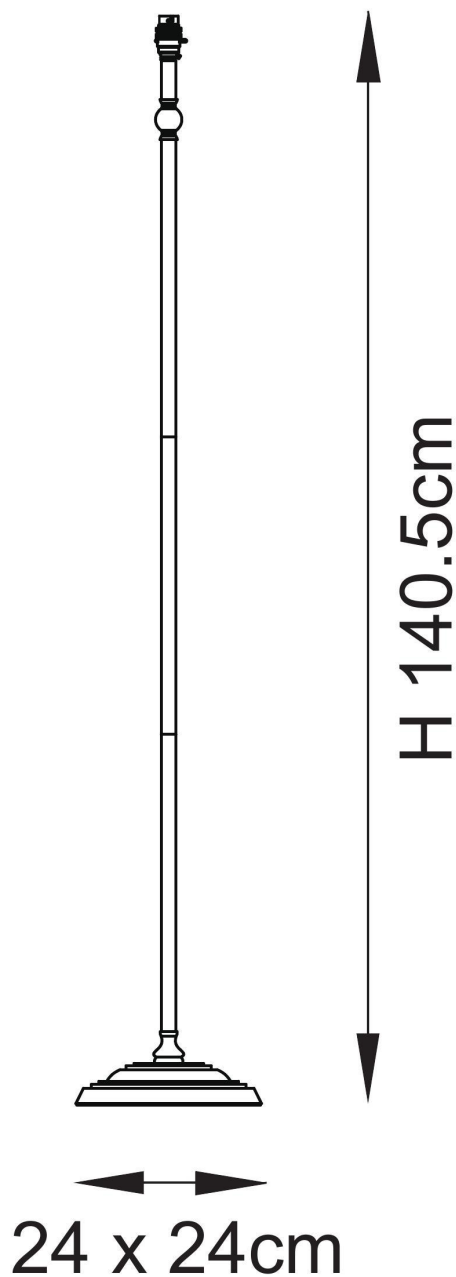

Endon Lighting - Lille - 118007 - Antique Brass Blue Floor Lamp

CONTACT