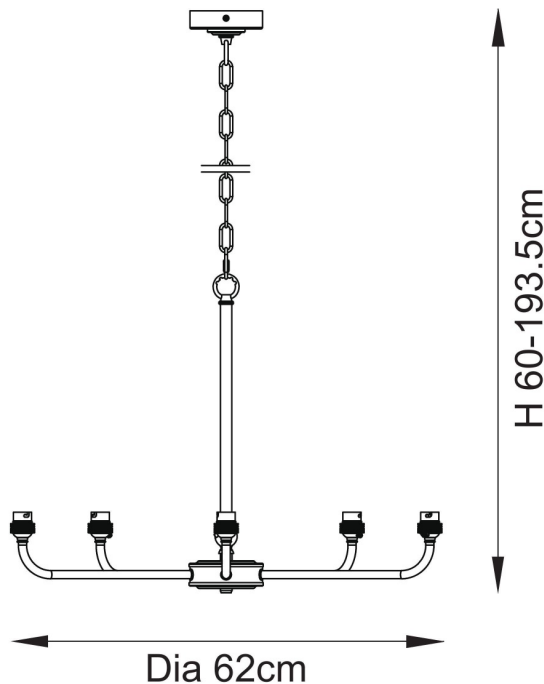

SPECIFICATION

- Ingress protection: IP20
- Class: Class I - Single Insulated, Earthed
- Voltage: 240V