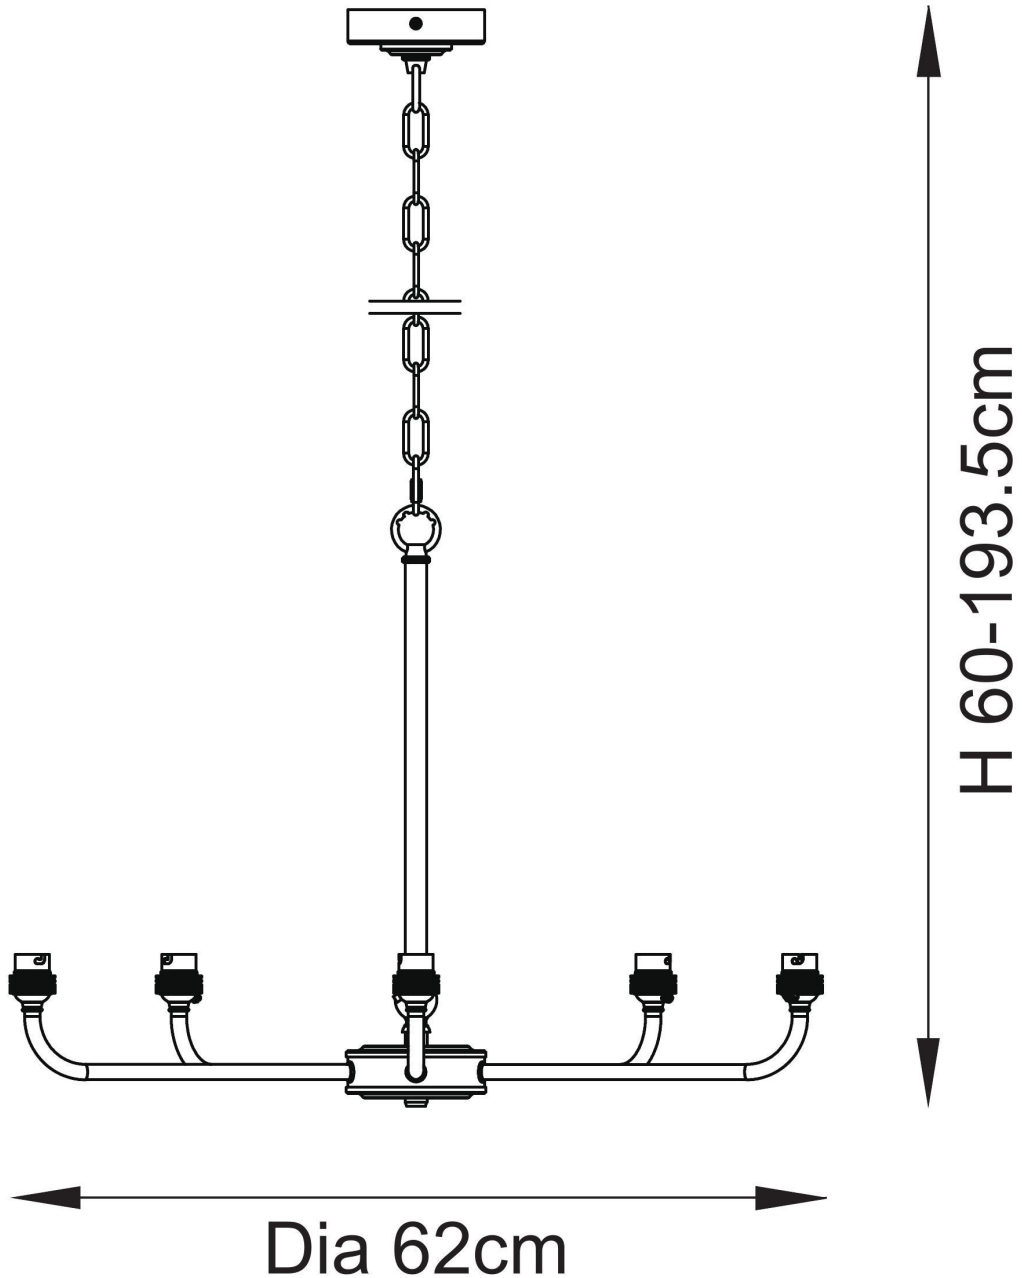

Endon Lighting - Lille - 118039 - Black Neutral 5 Light Ceiling Pendant Light

CONTACT