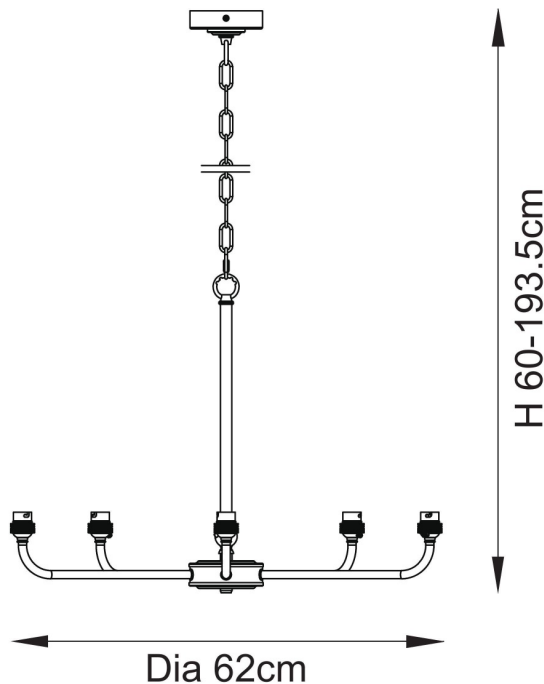

Endon Lighting - Lille - 118045 - Antique Brass Pink 5 Light Ceiling Pendant Light

REFERENCE

- SKU: FCL-30994
- Supplier SKU: 118045
- Barcode: 5016087215577

DESCRIPTION

This elegant 5 light pendant is finished in antique brass plate and features our vibrant coral pink 16cm Ikat shade for the perfect timeless style. Complete with B22 lamp holders for an authentic classic look. Matching items available.

CATEGORY

- Brand: Endon Lighting
- Family: Lille
- Category: Indoor Lighting / Ceiling / Pendant

APPEARANCE

- Base: Antique Brass Plate
- Shade: Coral Pink Faux Silk

DIMENSION

- Height: 600 - 1935mm
- Diameter: 790mm
- Weight: 2.2kg

LIGHT SOURCE

- Lamp included: No
- Lamp detail: 5 x 7W Max LED B22 BC (required)
- Dimmable
- Energy class: Not applicable
- Switch: No

SPECIFICATION

- Ingress protection: IP20
- Class: Class I - Single Insulated, Earthed
- Voltage: 240V