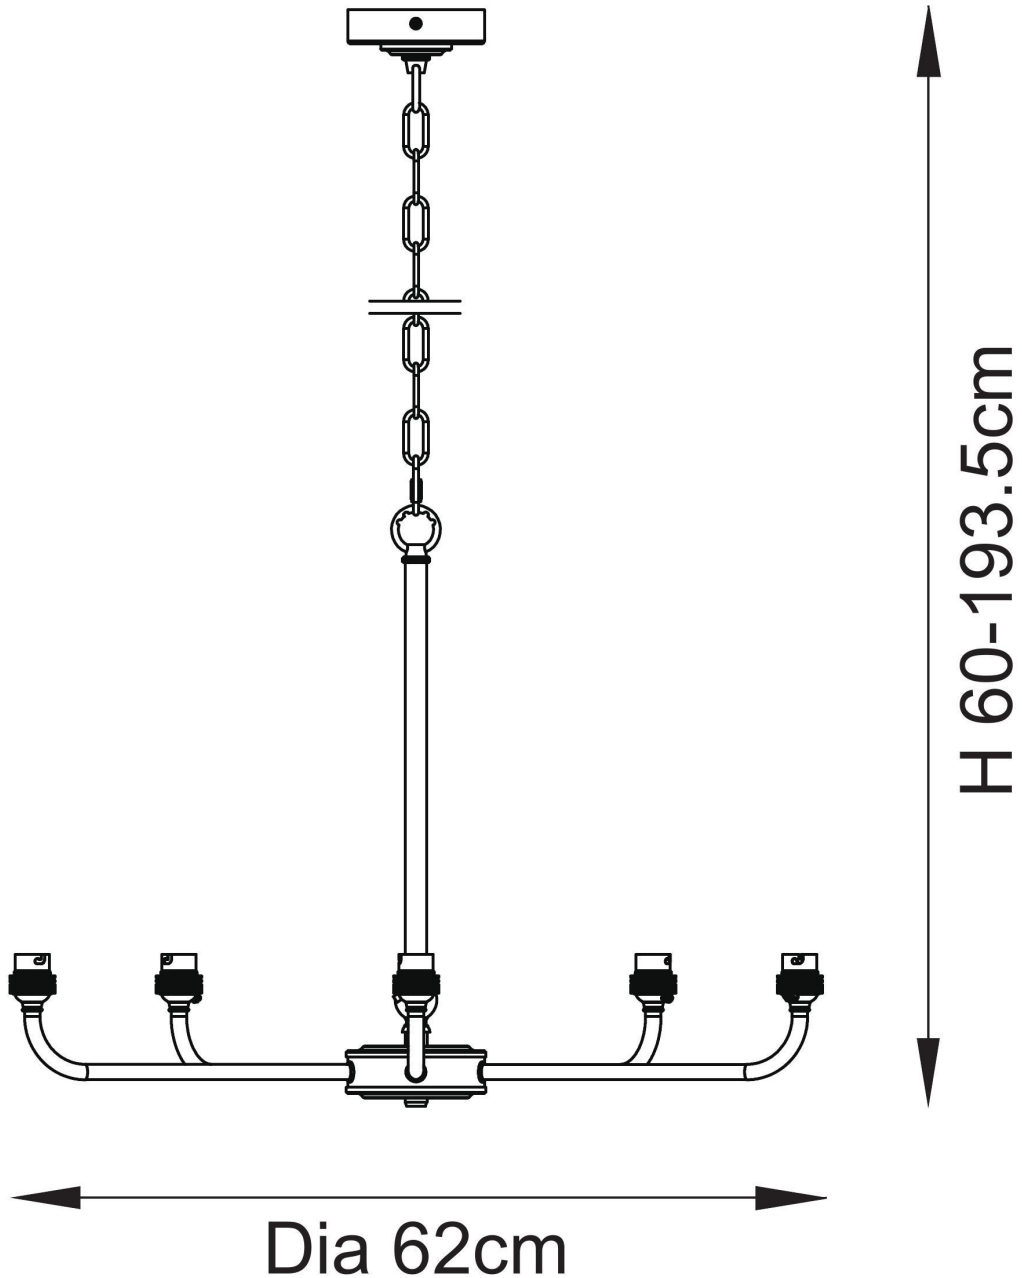

Endon Lighting - Lille - 118045 - Antique Brass Pink 5 Light Ceiling Pendant Light

**CONTACT**