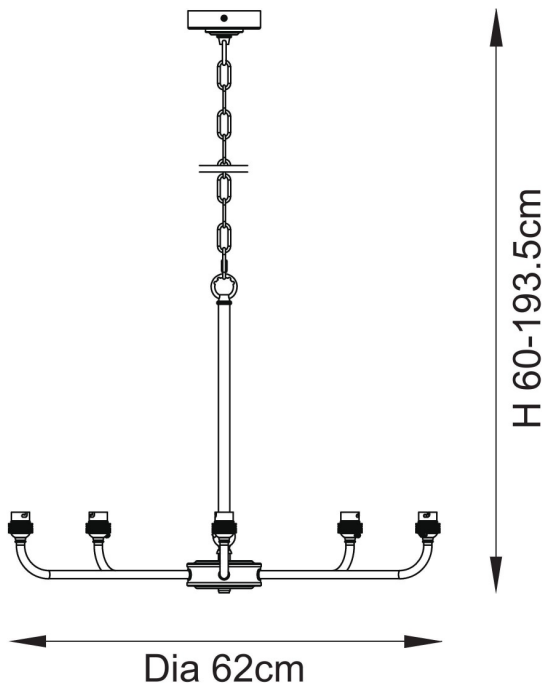

Endon Lighting - Lille - 118053 - Antique Brass Grey 5 Light Ceiling Pendant Light

REFERENCE

- SKU: FCL-30995
- Supplier SKU: 118053
- Barcode: 5016087215652

DESCRIPTION

This elegant 5 light pendant is finished in antique brass plate and features our stylish pearl grey 16cm lkat shade for the perfect timeless style. Complete with B22 lamp holders for an authentic classic look. Matching items available.

CATEGORY

- Brand: Endon Lighting
- Family: Lille
- Category: Indoor Lighting / Ceiling / Pendant

APPEARANCE

- Base: Antique Brass Plate
- Shade: Pearl Grey Faux Silk

DIMENSION

- Height: 550 - 1750mm
- Diameter: 798mm
- Weight: 2.2kg

LIGHT SOURCE

- Lamp included: No
- Lamp detail: 5 x 7W Max LED B22 BC (required)
- Dimmable
- Energy class: Not applicable
- Switch: No

SPECIFICATION

- Ingress protection: IP20
- Class: Class I - Single Insulated, Earthed
- Voltage: 240V