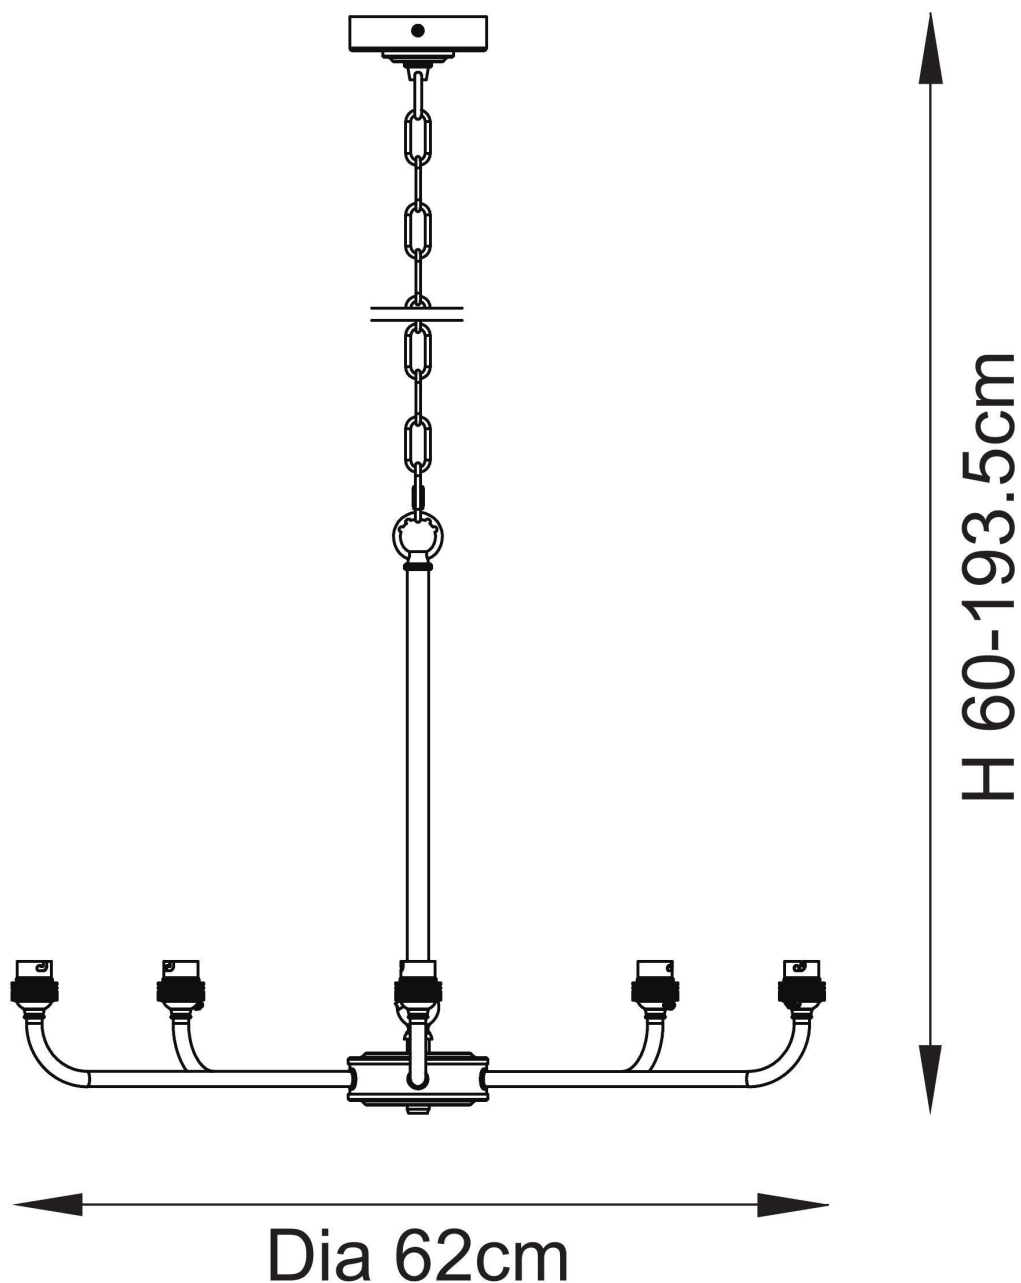

Endon Lighting - Lille - 118053 - Antique Brass Grey 5 Light Ceiling Pendant Light

CONTACT