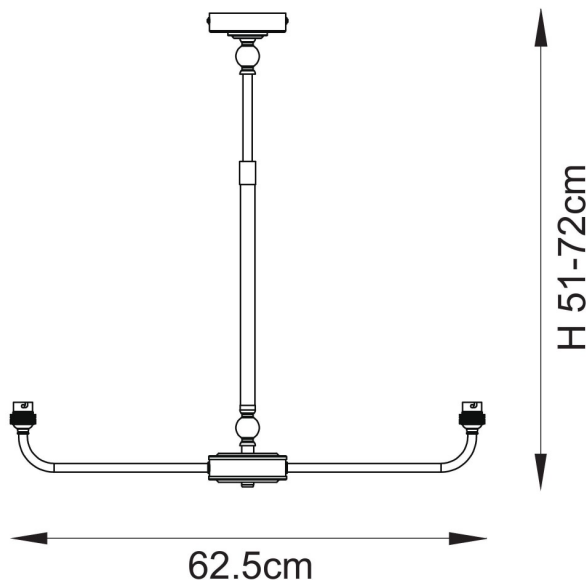

Endon Lighting - Lille - 118073 - Black Neutral 2 Light Bar Ceiling Pendant Light

REFERENCE

- SKU: FCL-30997
- Supplier SKU: 118073
- Barcode: 5016087215850

DESCRIPTION

This elegant 2 light pendant is finished in matt black and features our natural 16cm Ikat shade for the perfect timeless style. Its linear shape makes it perfect for positioning over dining tables and comes complete with a height adjustable telescopic stem and B22 lamp holders for an authentic classic look. Matching items available.

CATEGORY

- Brand: Endon Lighting
- Family: Lille
- Category: Indoor Lighting / Ceiling / Bar

APPEARANCE

- Base: Matt Black Paint
- Shade: Neutral Print Faux Silk

DIMENSION

- Height: 510 - 750mm
- Width: 750mm
- Depth: 160mm
- Weight: 1.45kg

LIGHT SOURCE

- Lamp included: No
- Lamp detail: 2 x 7W Max LED B22 BC (required)
- Dimmable
- Energy class: Not applicable
- Switch: No

SPECIFICATION

- Ingress protection: IP20
- Class: Class I - Single Insulated, Earthed
- Voltage: 240V