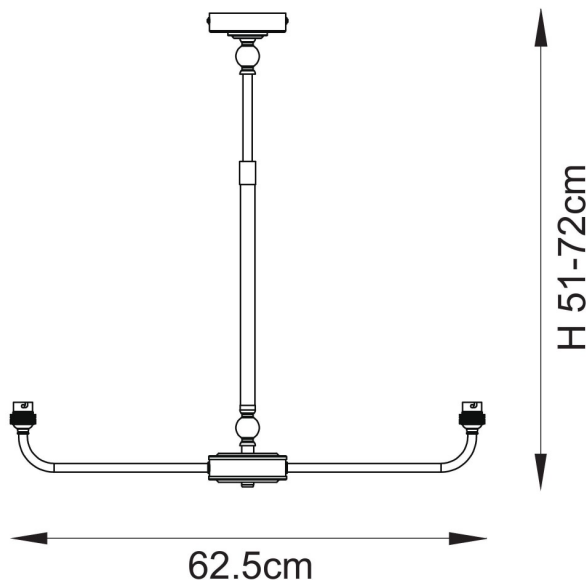

SPECIFICATION

- Ingress protection: IP20
- Class: Class I - Single Insulated, Earthed
- Voltage: 240V