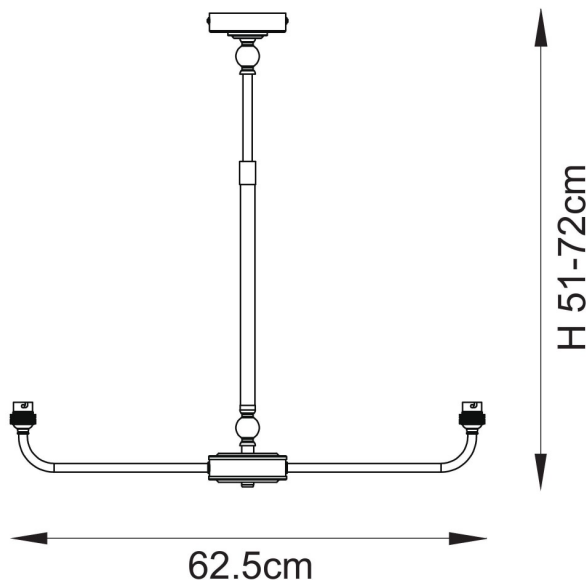

Endon Lighting - Lille - 118085 - Antique Brass Grey 2 Light Bar Ceiling Pendant Light

REFERENCE

- SKU: FCL-30999
- Supplier SKU: 118085
- Barcode: 5016087215973

DESCRIPTION

This elegant 2 light pendant is finished in antique brass plate and features our stylish pearl grey 16cm lkat shade for the perfect timeless style. Its linear shape makes it perfect for positioning over dining tables and comes complete with a height adjustable telescopic stem and B22 lamp holders for an authentic classic look. Matching items available.

CATEGORY

- Brand: Endon Lighting
- Family: Lille
- Category: Indoor Lighting / Ceiling / Bar

APPEARANCE

- Base: Antique Brass Plate
- Shade: Pearl Grey Faux Silk

DIMENSION

- Height: 510 - 750mm
- Width: 750mm
- Depth: 160mm
- Weight: 1.45kg

LIGHT SOURCE

- Lamp included: No
- Lamp detail: 2 x 7W Max LED B22 BC (required)
- Dimmable
- Energy class: Not applicable
- Switch: No

SPECIFICATION

- Ingress protection: IP20
- Class: Class I - Single Insulated, Earthed
- Voltage: 240V