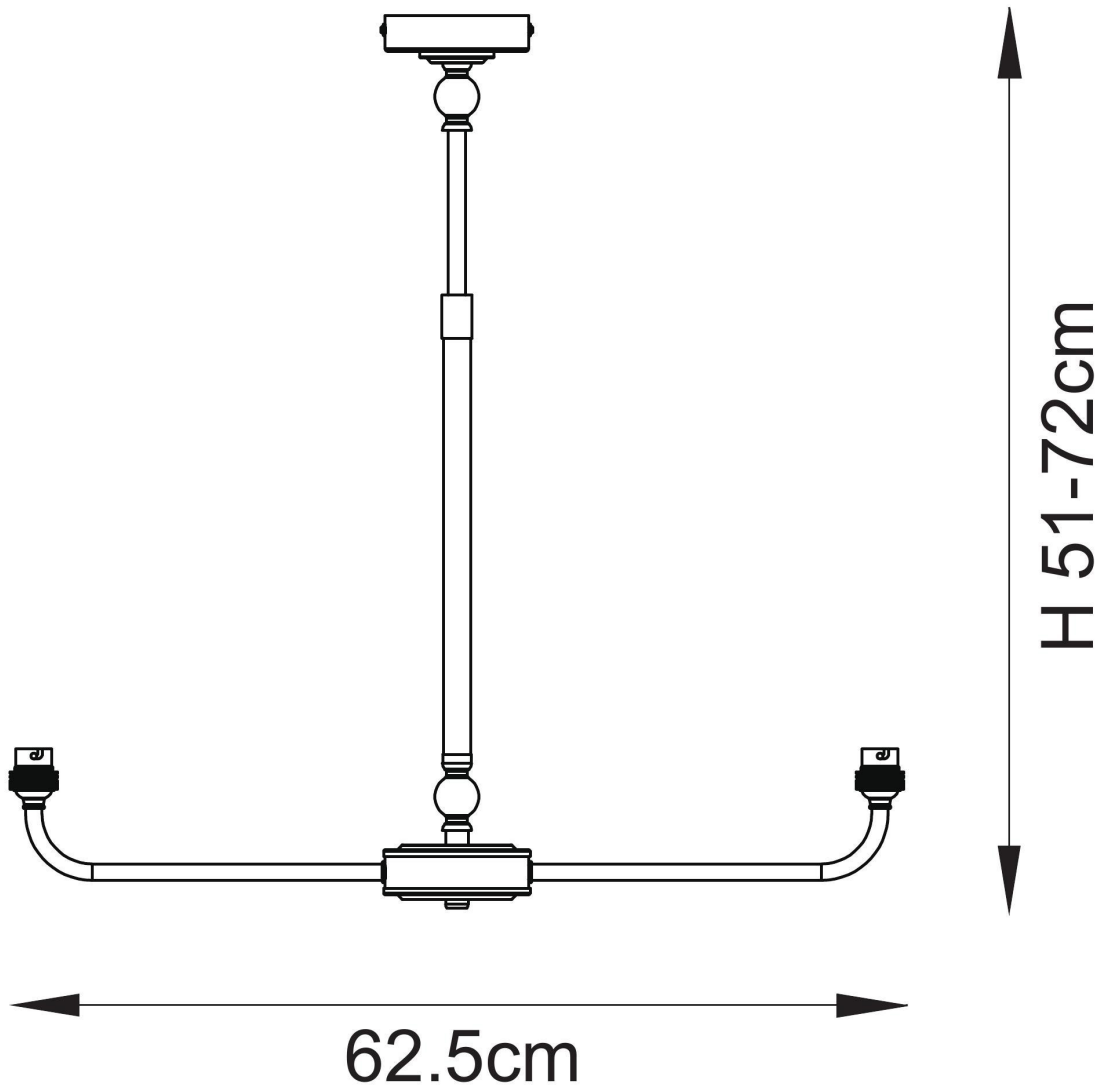

Endon Lighting - Lille - 118085 - Antique Brass Grey 2 Light Bar Ceiling Pendant Light

**CONTACT**