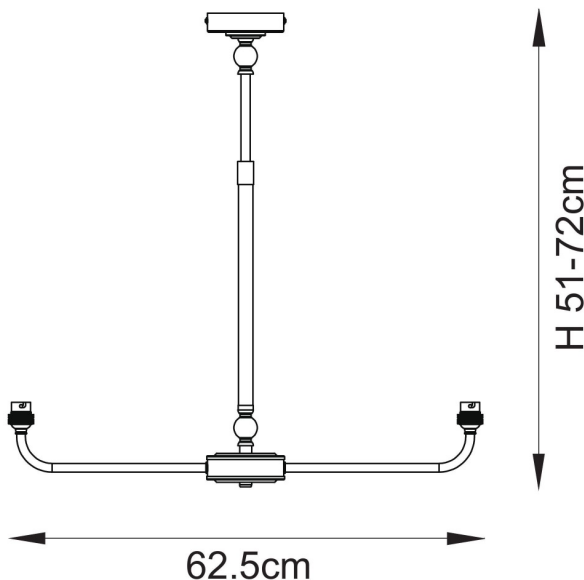

SPECIFICATION

- Ingress protection: IP20
- Class: Class I - Single Insulated, Earthed
- Voltage: 240V