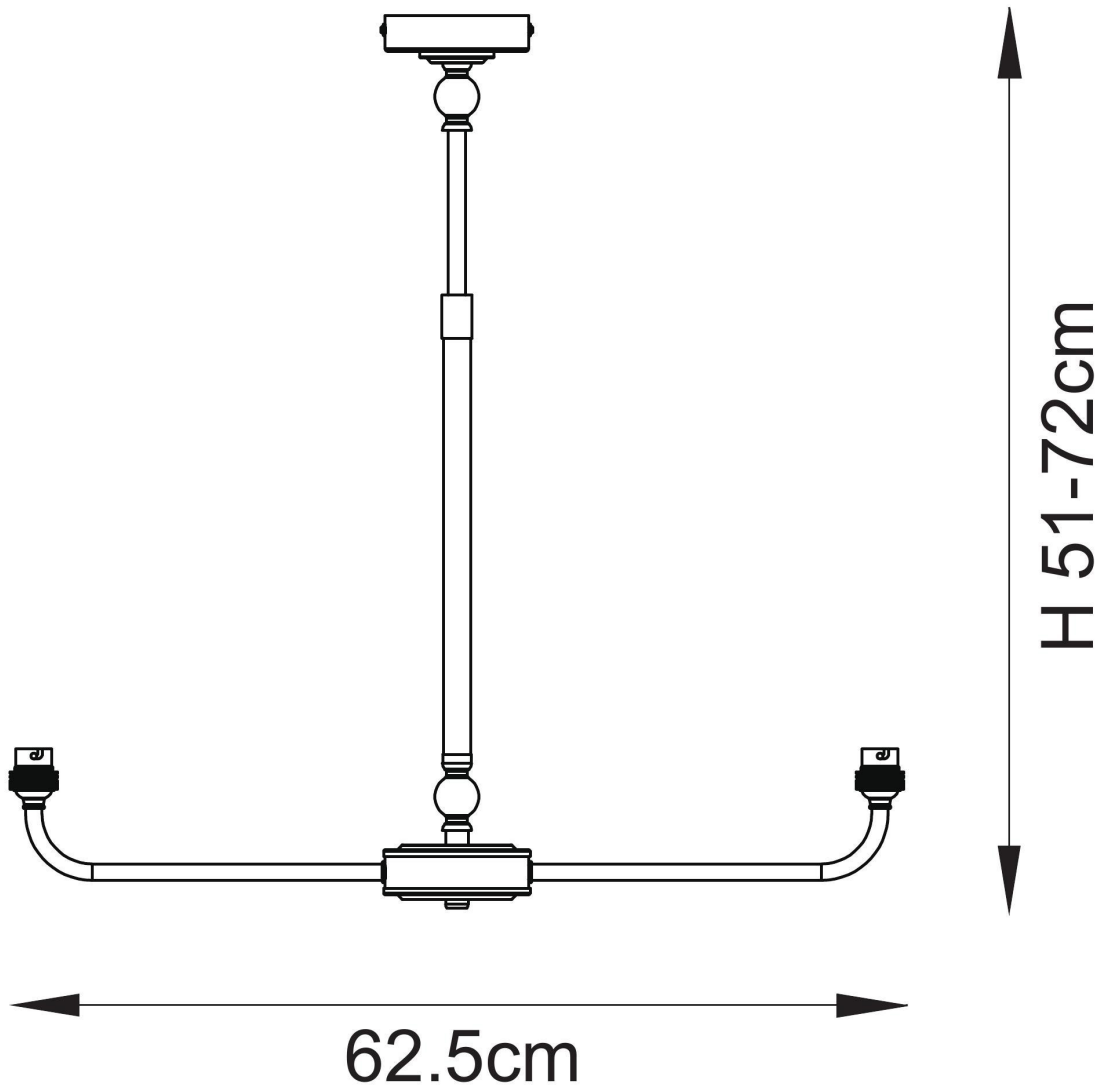

Endon Lighting - Lille - 118086 - Antique Brass Blue 2 Light Bar Ceiling Pendant Light

CONTACT