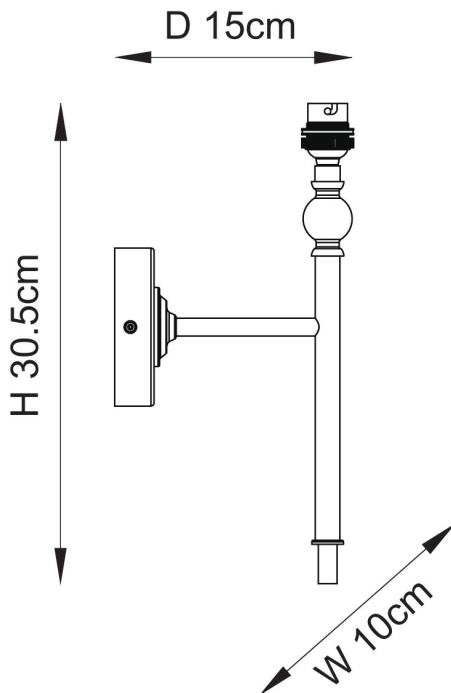

Endon Lighting - Lille - 118105 - Black Neutral Wall Light

REFERENCE

- SKU: FCL-31001
- Supplier SKU: 118105
- Barcode: 5016087216161

DESCRIPTION

This elegant wall light is finished in matt black and features our natural 20cm Ikat shade for the perfect timeless style. Complete with a B22 lamp holder for an authentic classic look, making it a wall light to be proud of. Matching items available.

CATEGORY

- Brand: Endon Lighting
- Family: Lille
- Category: Indoor Lighting / Wall / Decorative

APPEARANCE

- Base: Matt Black Paint
- Shade: Neutral Print Faux Silk

DIMENSION

- Height: 405mm
- Width: 200mm
- Depth: 225mm
- Weight: .7kg

LIGHT SOURCE

- Lamp included: No
- Lamp detail: 7W Max LED B22 BC (required)
- Dimmable
- Energy class: Not applicable
- Switch: No

SPECIFICATION

- Ingress protection: IP20
- Class: Class I - Single Insulated, Earthed
- Voltage: 240V