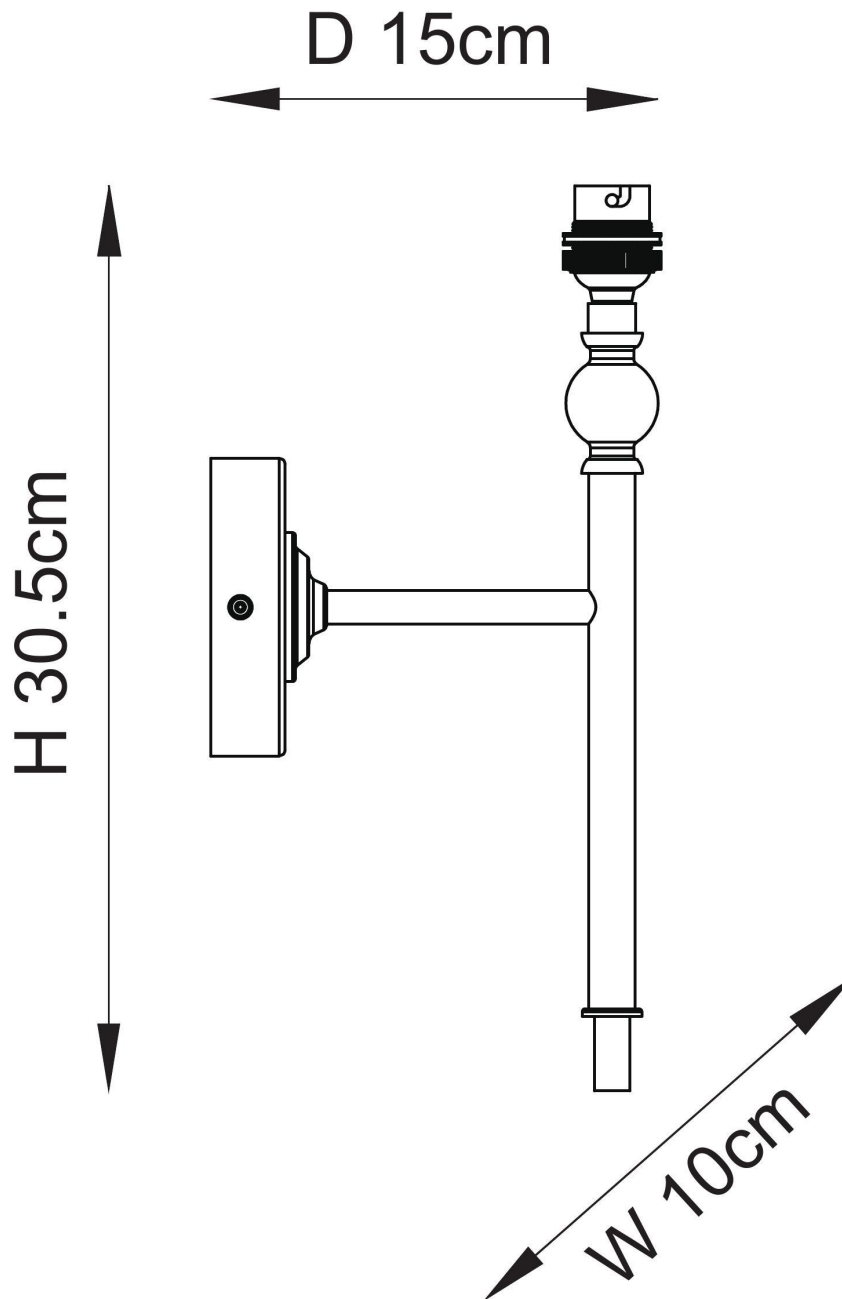

Endon Lighting - Lille - 118105 - Black Neutral Wall Light

CONTACT