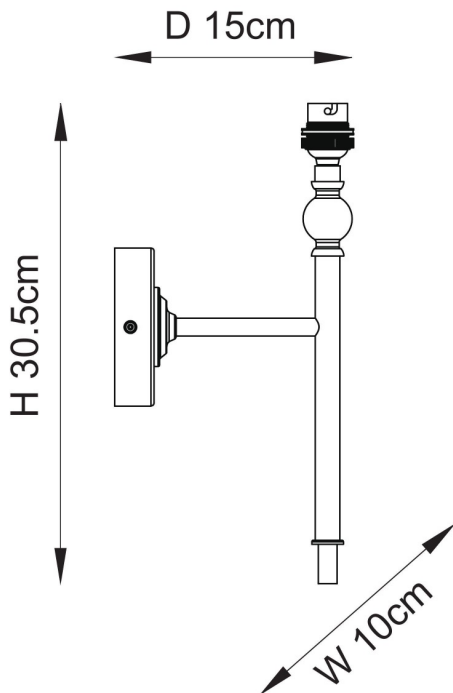

Endon Lighting - Lille - 118109 - Antique Brass Pink Wall Light

REFERENCE

- SKU: FCL-31002
- Supplier SKU: 118109
- Barcode: 5016087216208

DESCRIPTION

This elegant wall light is finished in antique brass plate and features our vibrant coral pink 20cm Ikat shade for the perfect timeless style. Complete with a B22 lamp holder for an authentic classic look, making it a wall light to be proud of. Matching items available.

CATEGORY

- Brand: Endon Lighting
- Family: Lille
- Category: Indoor Lighting / Wall / Decorative

APPEARANCE

- Base: Antique Brass Plate
- Shade: Coral Pink Faux Silk

DIMENSION

- Height: 405mm
- Width: 200mm
- Depth: 225mm
- Weight: .7kg

LIGHT SOURCE

- Lamp included: No
- Lamp detail: 7W Max LED B22 BC (required)
- Dimmable
- Energy class: Not applicable
- Switch: No

SPECIFICATION

- Ingress protection: IP20
- Class: Class I - Single Insulated, Earthed
- Voltage: 240V