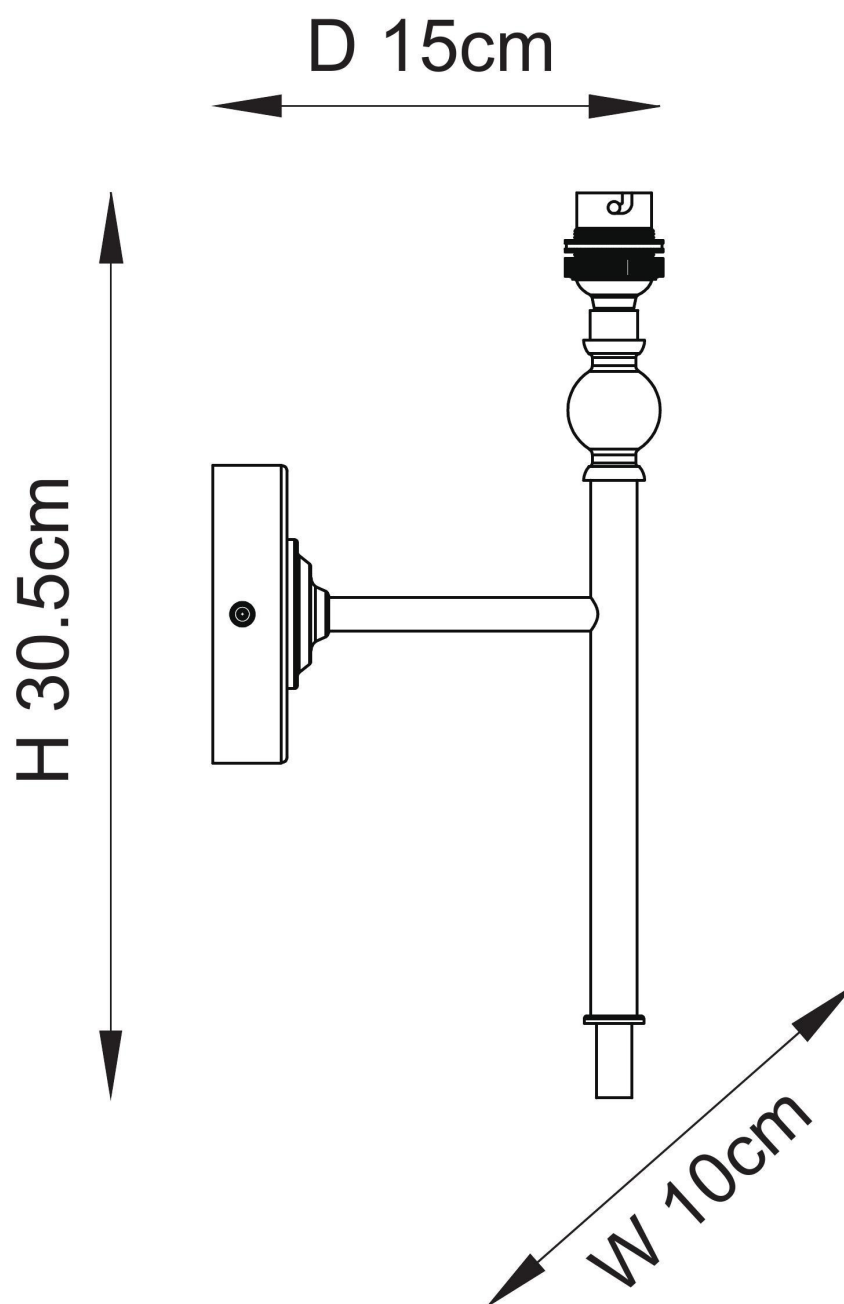

Endon Lighting - Lille - 118109 - Antique Brass Pink Wall Light

CONTACT