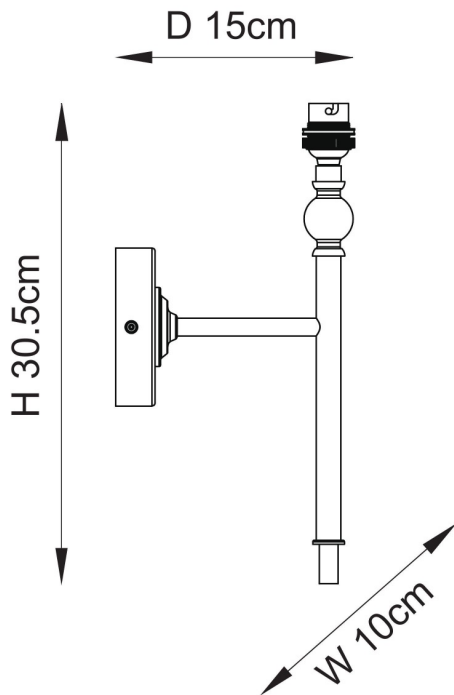

#### REFERENCE

- SKU: FCL-31003
- Supplier SKU: 118117
- Barcode: 5016087216284

#### DESCRIPTION

This elegant wall light is finished in antique brass plate and features our stylish pearl grey 20cm Ikat shade for the perfect timeless style. Complete with a B22 lamp holder for an authentic classic look, making it a wall light to be proud of. Matching items available.

#### DIMENSION

- Height: 405mm
- Width: 200mm
- Depth: 225mm
- Weight: .7kg