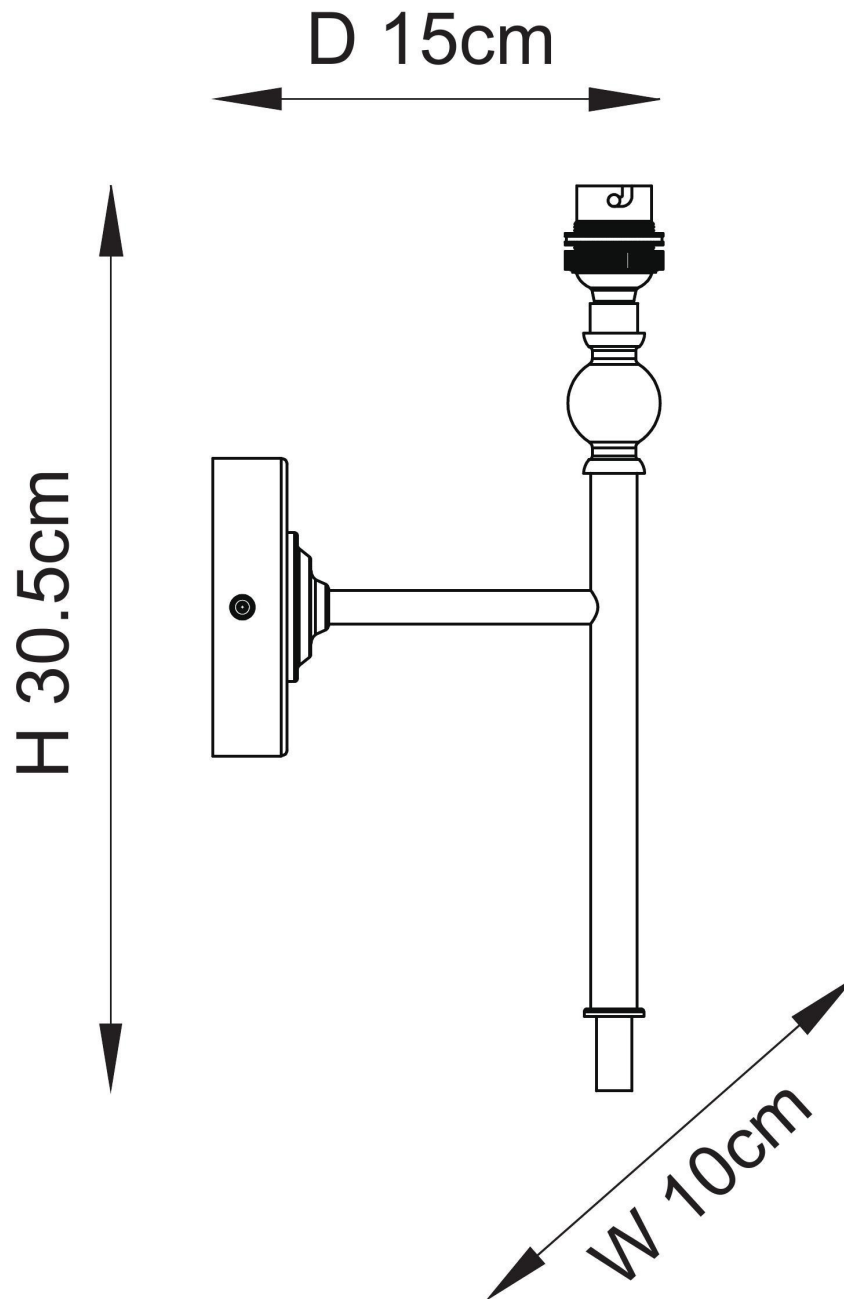

Endon Lighting - Lille - 118117 - Antique Brass Grey Wall Light

**CONTACT**