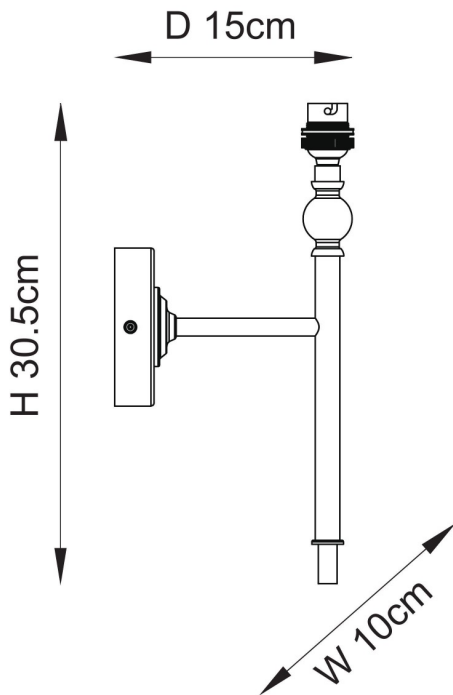

Endon Lighting - Lille - 118118 - Antique Brass Blue Wall Light

REFERENCE

- SKU: FCL-31004
- Supplier SKU: 118118
- Barcode: 5016087216291

DESCRIPTION

This elegant wall light is finished in antique brass plate and features our vibrant marlin blue 20cm Ikat shade for the perfect timeless style. Complete with a B22 lamp holder for an authentic classic look, making it a wall light to be proud of. Matching items available.

CATEGORY

- Brand: Endon Lighting
- Family: Lille
- Category: Indoor Lighting / Wall / Decorative

APPEARANCE

- Base: Antique Brass Plate
- Shade: Marlin Blue Faux Silk

DIMENSION

- Height: 405mm
- Width: 200mm
- Depth: 225mm
- Weight: .7kg

LIGHT SOURCE

- Lamp included: No
- Lamp detail: 7W Max LED B22 BC (required)
- Dimmable
- Energy class: Not applicable
- Switch: No

SPECIFICATION

- Ingress protection: IP20
- Class: Class I - Single Insulated, Earthed
- Voltage: 240V