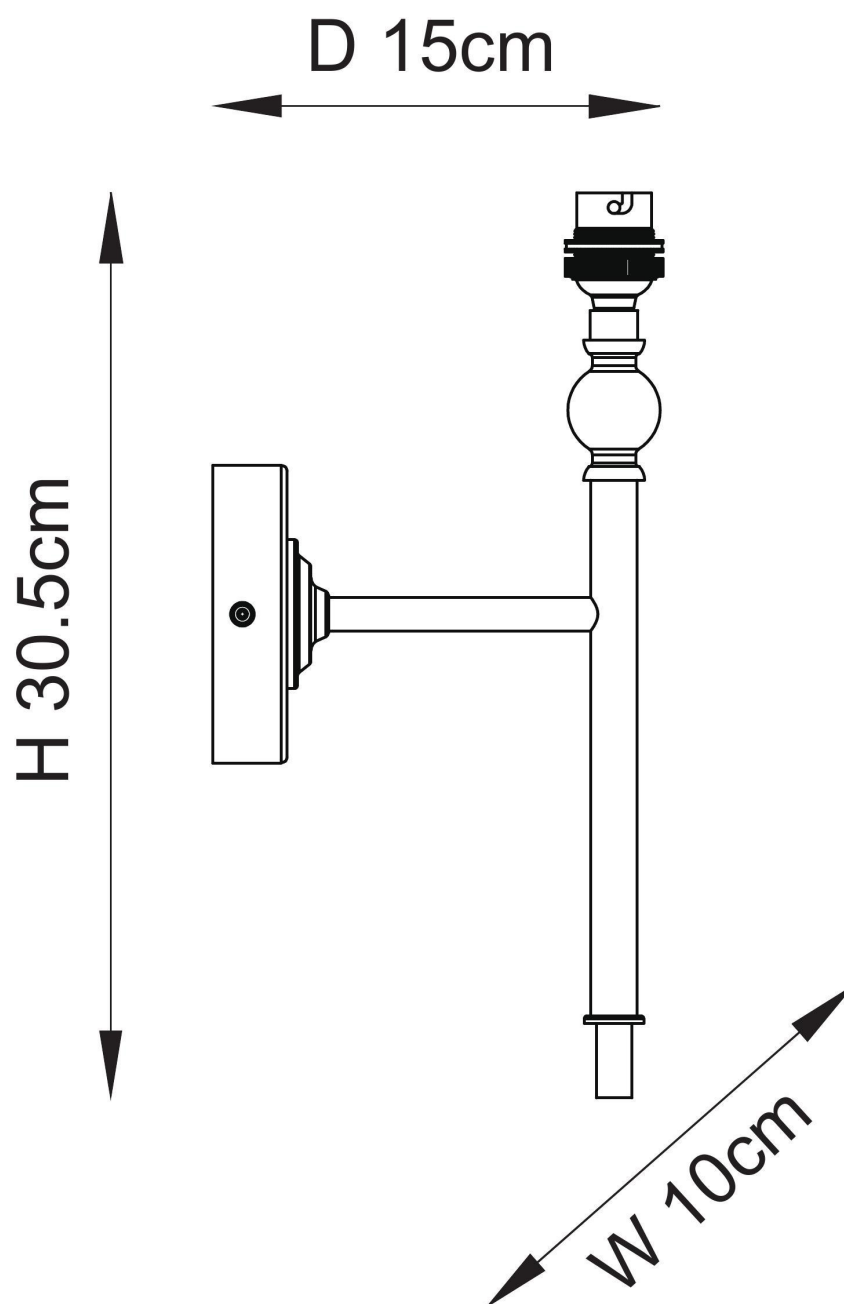

Endon Lighting - Lille - 118118 - Antique Brass Blue Wall Light

CONTACT