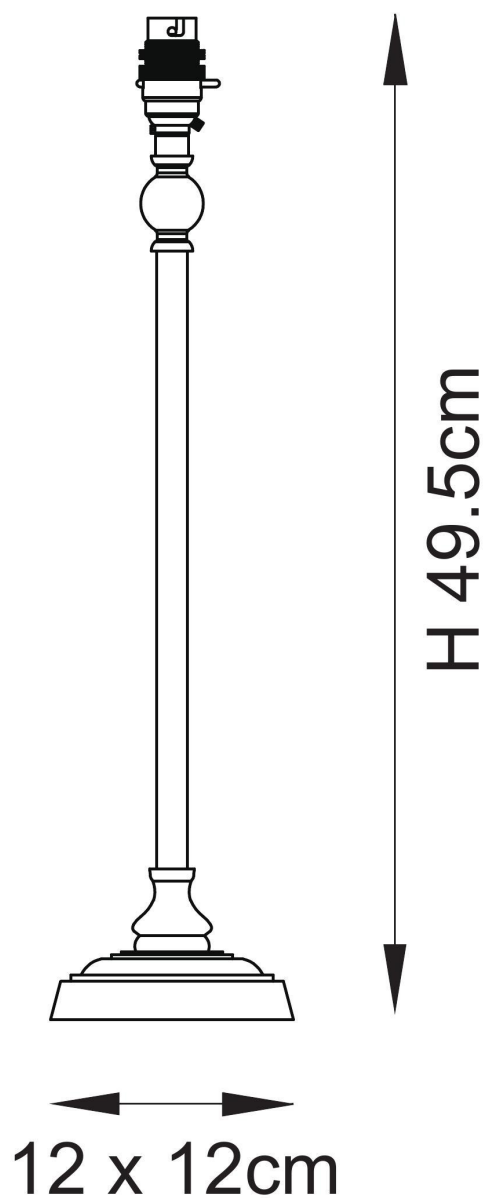

Endon Lighting - Lille - 118135 - Black Neutral Table Lamp With Shade

**CONTACT**