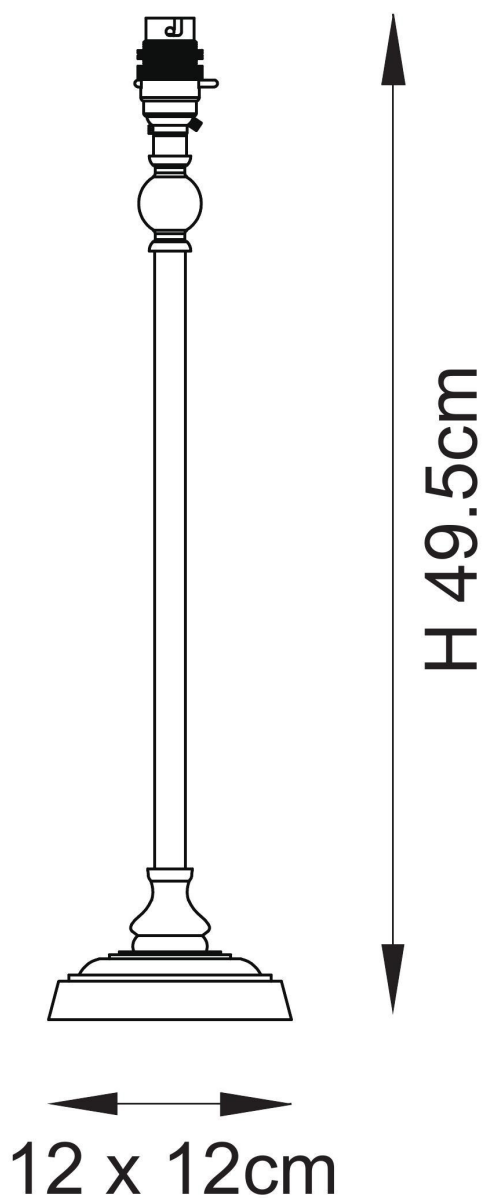

Endon Lighting - Lille - 118139 - Antique Brass Pink Table Lamp With Shade

**CONTACT**