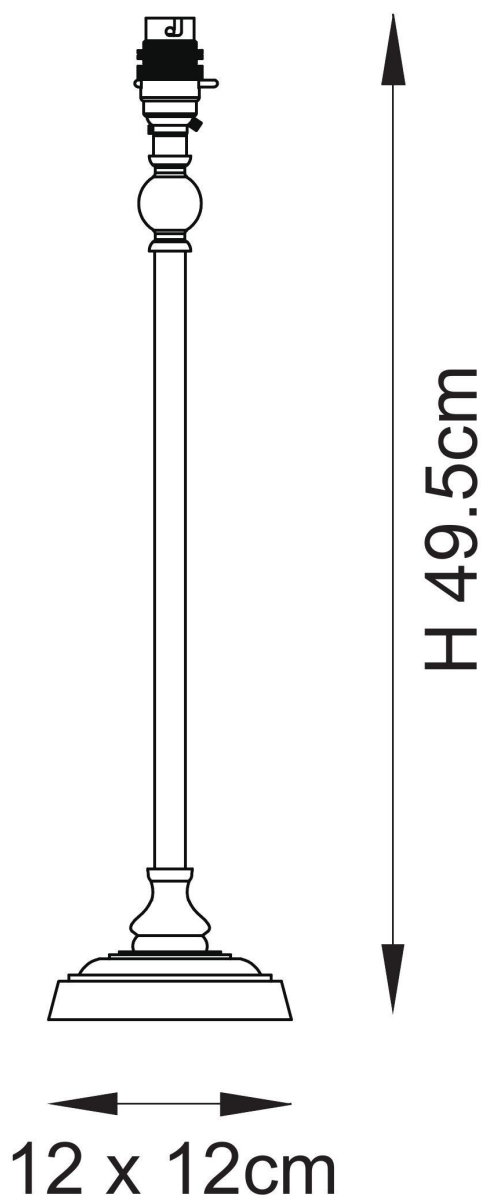

Endon Lighting - Lille - 118144 - Antique Brass Grey Table Lamp With Shade

**CONTACT**