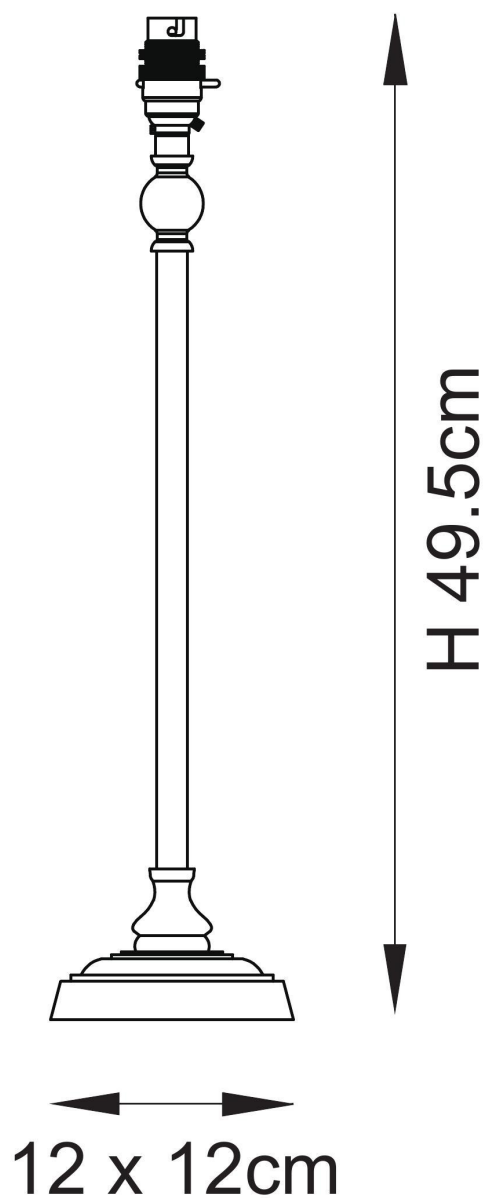

Endon Lighting - Lille - 118145 - Antique Brass Blue Table Lamp With Shade

**CONTACT**