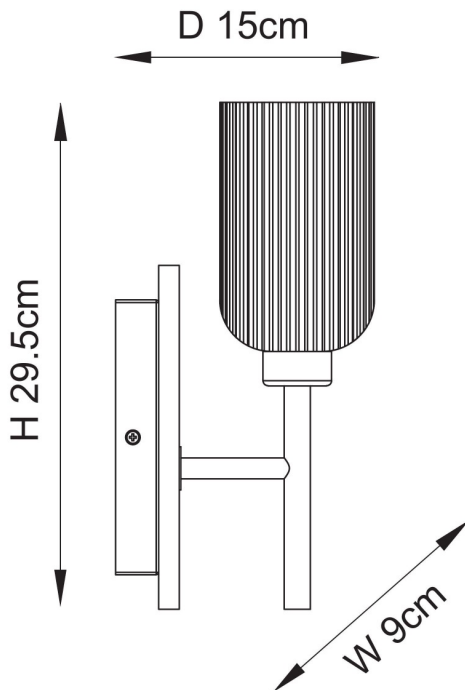

#### REFERENCE

- SKU: FCL-31009
- Supplier SKU: 118365
- Barcode: 5016087217991

#### DIMENSION

- Height: 295mm
- Width: 90mm
- Depth: 150mm
- Shade Height: 145mm
- Shade diameter: 90mm
- Weight: .7kg