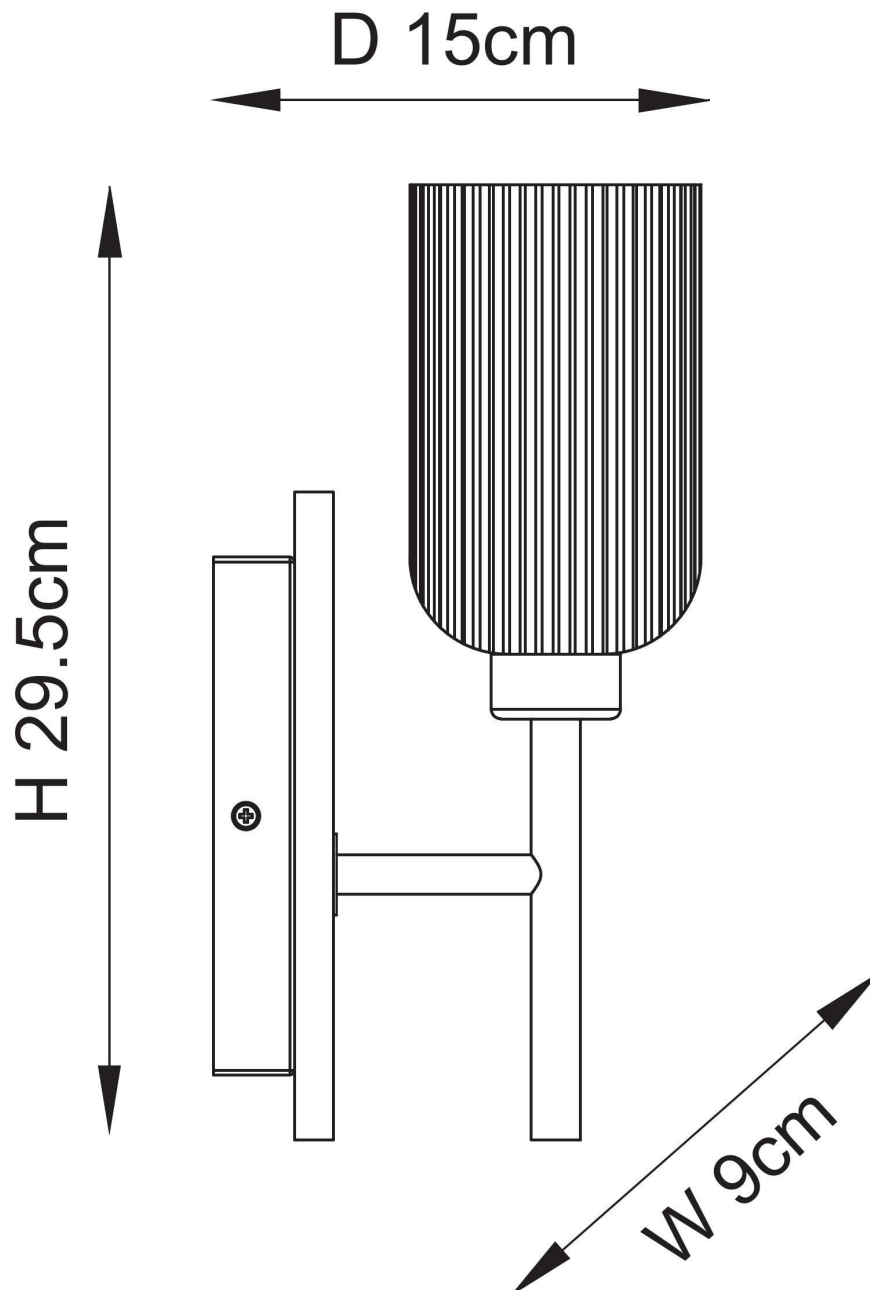

Endon Lighting - Grove - 118365 - Vintage Brass Dark Wood Clear Ribbed Glass Wall Light

CONTACT