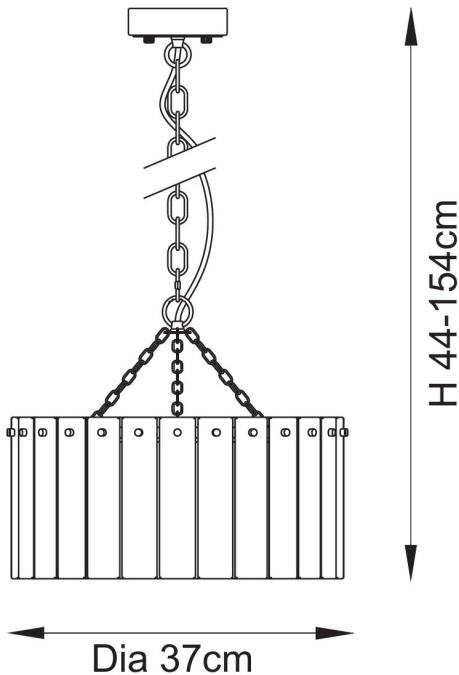

SPECIFICATION

- Ingress protection: IP20
- Class: Class II - Double Insulated, No Earth
- Voltage: 240V