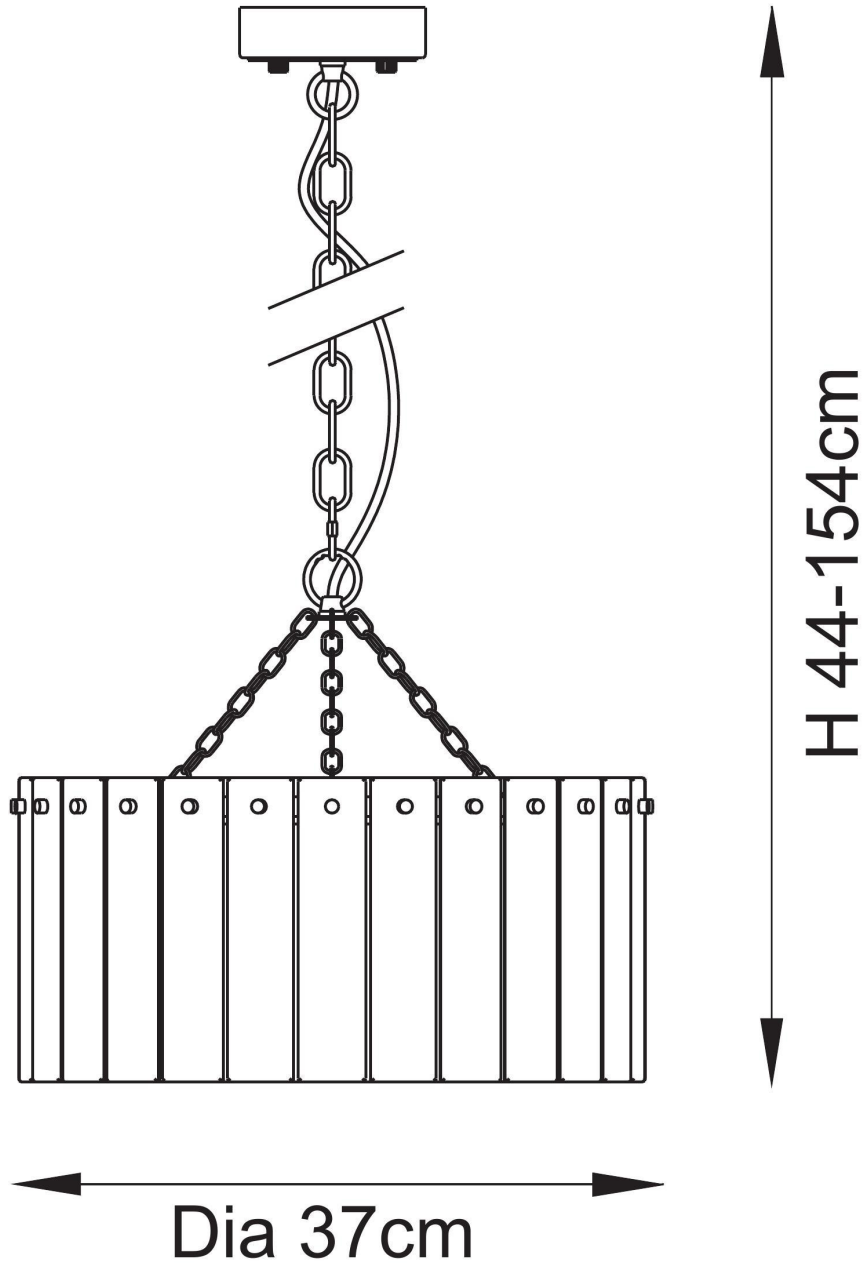

Endon Lighting - Karine - 118467 - Aged Brass Clear Textured Glass 3 Light Ceiling Pendant Light

CONTACT