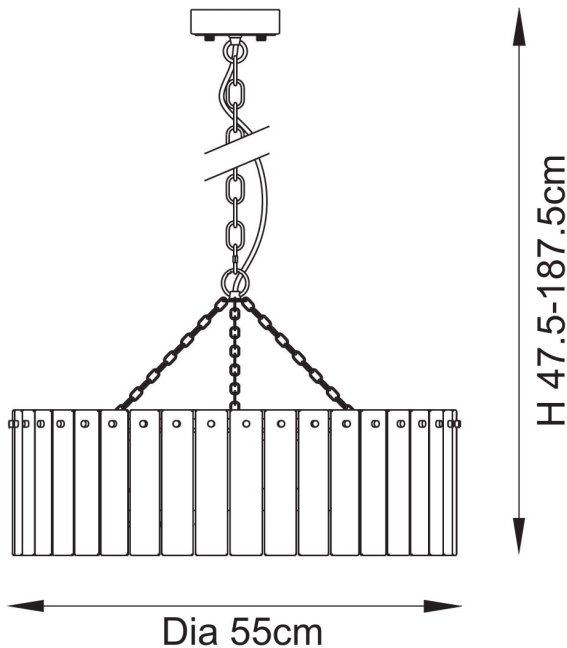

Endon Lighting - Karine - 118468 - Aged Brass Clear Textured Glass 5 Light Ceiling Pendant Light

REFERENCE

- SKU: FCL-31011
- Supplier SKU: 118468
- Barcode: 5016087217731

DESCRIPTION

Inspired by vintage Venetian art lighting, radiating artisan charm and elegance, this 5-light pendant is encircled by a series of handcrafted textured glass panels that softly refract light for a warm, atmospheric glow. The glass is anchored by a sleek warm brass metallic frame and suspended from a height-adjustable chain with a stylish grey braided fabric flex, blending craftsmanship with contemporary detailing. Ideal for dining rooms, stairwells, or living areas, it makes a refined centrepiece with timeless appeal.

CATEGORY

- Brand: Endon Lighting
- Family: Karine
- Category: Indoor Lighting / Ceiling / Single

APPEARANCE

- Base: Brushed Aged Brass Plate
- Shade: Clear Textured Glass

DIMENSION

- Height: 475 - 1820mm
- Diameter: 550mm
- Shade Height: 180mm
- Weight: 7.12kg

LIGHT SOURCE

- Lamp included: No
- Lamp detail: 5 x 7W Max LED E14 SES (required)
- Dimmable
- Energy class: Not applicable
- Switch: No

SPECIFICATION

- Ingress protection: IP20
- Class: Class II - Double Insulated, No Earth
- Voltage: 240V