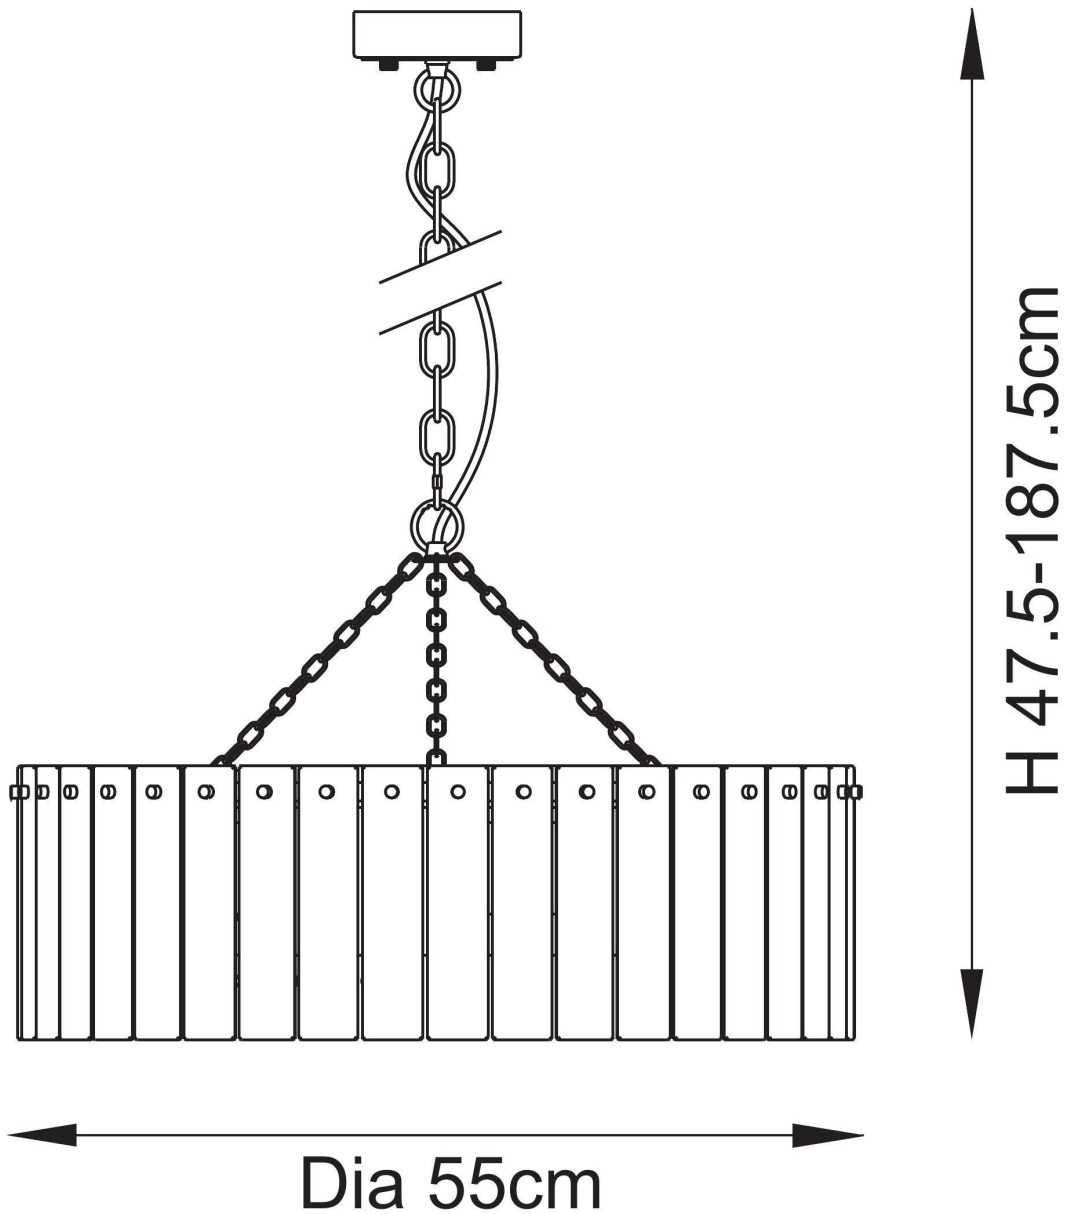

Endon Lighting - Karine - 118468 - Aged Brass Clear Textured Glass 5 Light Ceiling Pendant Light

CONTACT