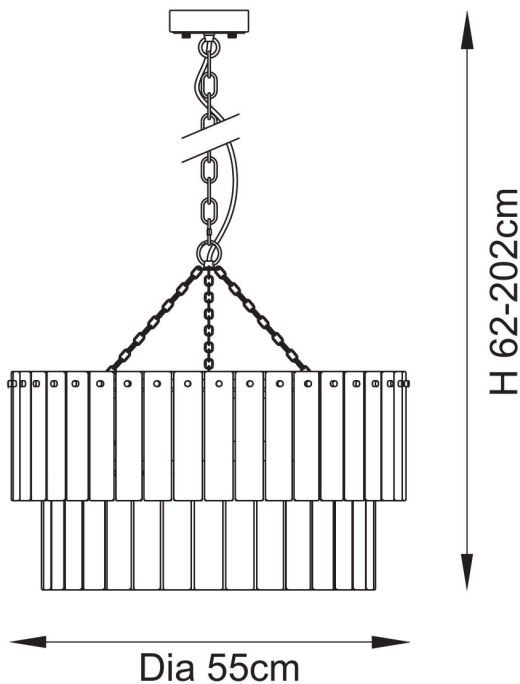

Endon Lighting - Karine - 118469 - Aged Brass Clear Textured Glass 5 Light Ceiling Pendant Light

REFERENCE

- SKU: FCL-31012
- Supplier SKU: 118469
- Barcode: 5016087217748

DESCRIPTION

Gracefully layered and meticulously crafted, inspired by vintage Venetian art lighting, this 5-light tiered pendant showcases rows of handmade textured glass panels that gently cascade in two tiers, creating a luminous and sculptural centrepiece. Framed in warm metal and suspended from a height-adjustable chain with a refined grey braided fabric flex, it offers a perfect balance of artisanal elegance and contemporary sophistication. Ideal for high ceilings, dining areas, or entryways seeking a statement of understated luxury.

CATEGORY

- Brand: Endon Lighting
- Family: Karine
- Category: Indoor Lighting / Ceiling / Single

APPEARANCE

- Base: Brushed Aged Brass Plate
- Shade: Clear Textured Glass

DIMENSION

- Height: 620 - 1985mm
- Diameter: 570mm
- Shade Height: 305mm
- Weight: 11.31kg

LIGHT SOURCE

- Lamp included: No
- Lamp detail: 5 x 7W Max LED E14 SES (required)
- Dimmable
- Energy class: Not applicable
- Switch: No

SPECIFICATION

- Ingress protection: IP20
- Class: Class II - Double Insulated, No Earth
- Voltage: 240V