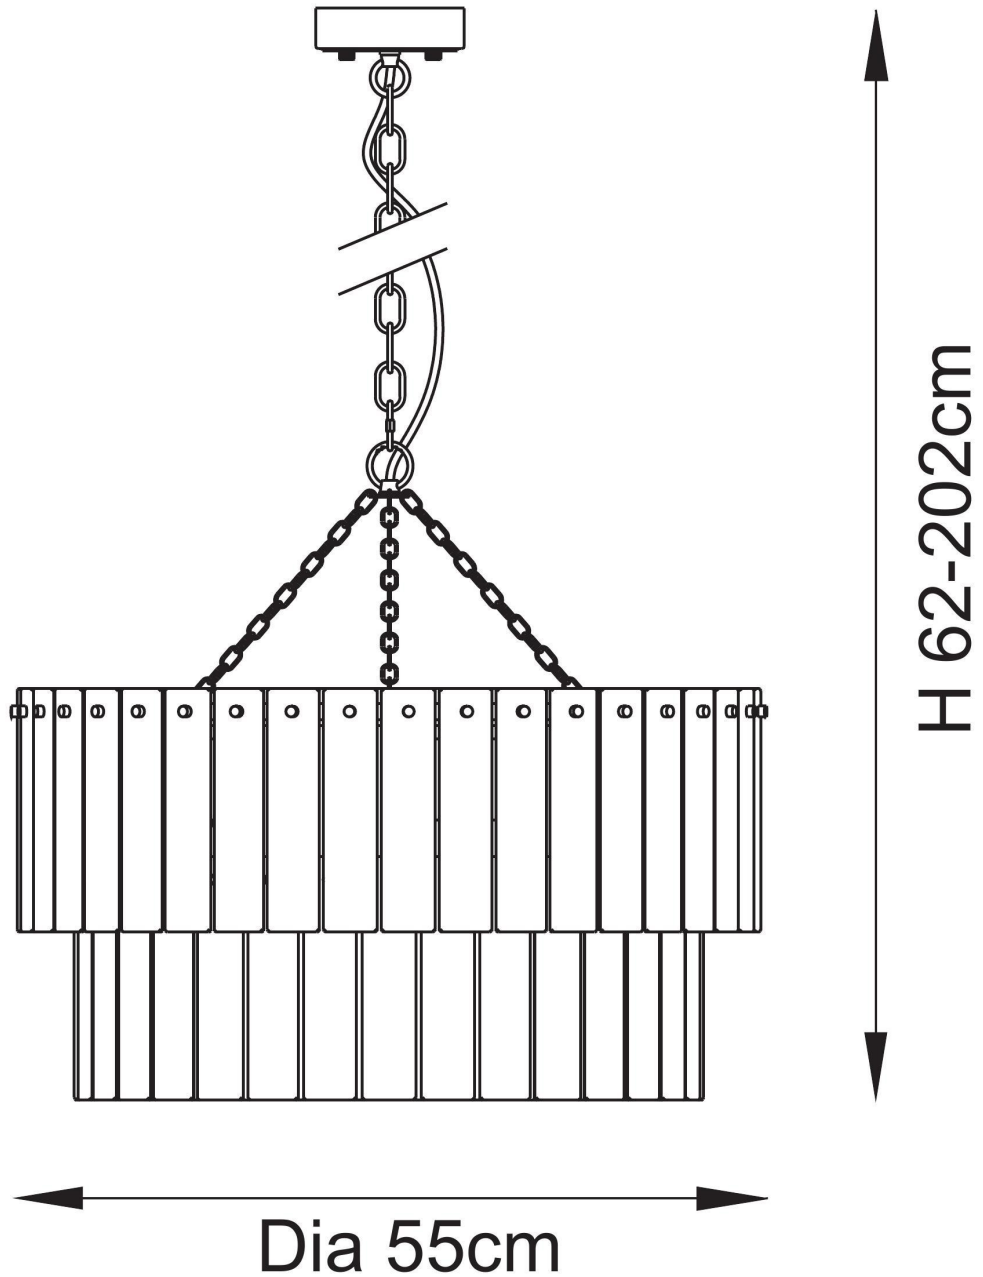

Endon Lighting - Karine - 118469 - Aged Brass Clear Textured Glass 5 Light Ceiling Pendant Light

CONTACT