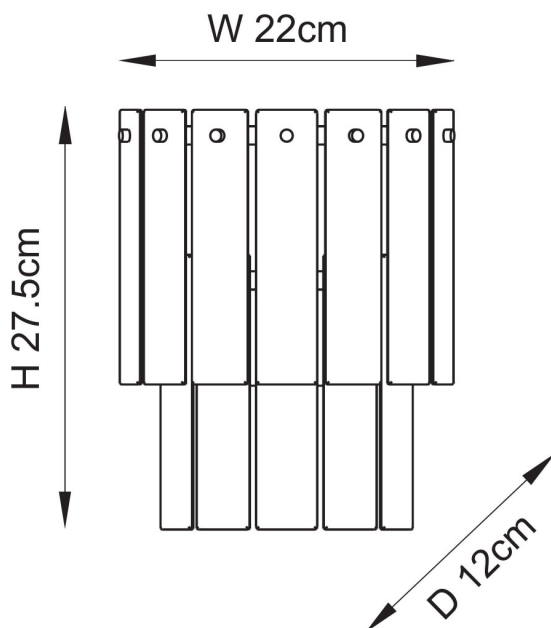

Endon Lighting - Karine - 118470 - Aged Brass Clear Textured Glass Wall Washer Light

REFERENCE

- SKU: FCL-31013
- Supplier SKU: 118470
- Barcode: 5016087217755

DESCRIPTION

Inspired by vintage Venetian art lighting and rich in texture this single light wall fitting features a layered arrangement of handmade glass panels that shimmer with natural variation and depth. Each piece is uniquely formed, casting soft, refracted light while adding sculptural interest to the wall. Framed by a warm metallic back plate, this elegant fixture is perfect for flanking mirrors, illuminating hallways, or enhancing sophisticated living spaces.

CATEGORY

- Brand: Endon Lighting
- Family: Karine
- Category: Indoor Lighting / Wall / Washer

APPEARANCE

- Base: Brushed Aged Brass Plate
- Shade: Clear Textured Glass

DIMENSION

- Height: 275mm
- Width: 220mm
- Depth: 120mm
- Shade Height: 275mm
- Weight: 2.17kg

LIGHT SOURCE

- Lamp included: No
- Lamp detail: 6W Max LED E14 SES (required)
- Dimmable
- Energy class: Not applicable
- Switch: No

SPECIFICATION

- Ingress protection: IP20
- Class: Class II - Double Insulated, No Earth
- Voltage: 240V