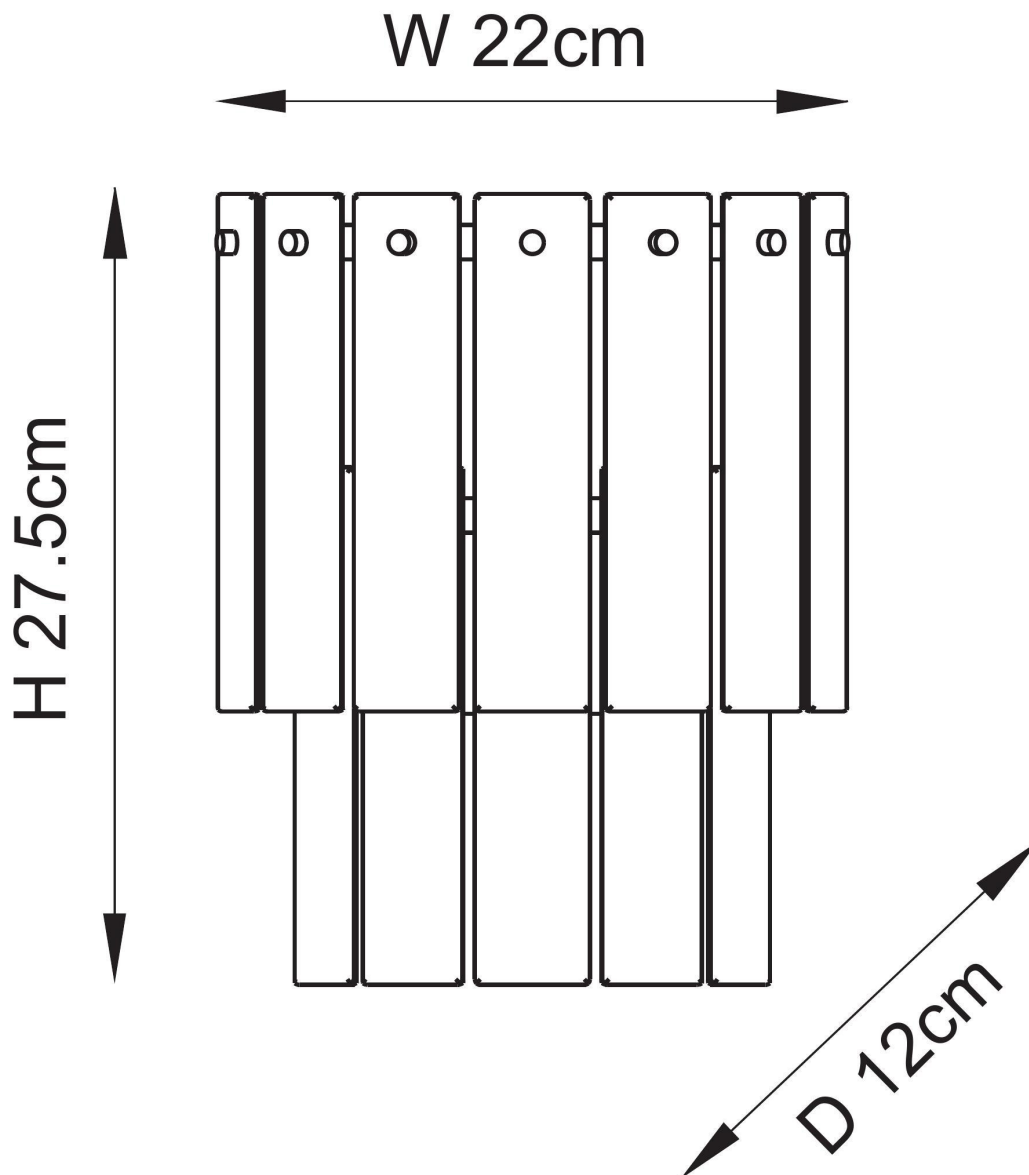

Endon Lighting - Karine - 118470 - Aged Brass Clear Textured Glass Wall Washer Light

CONTACT