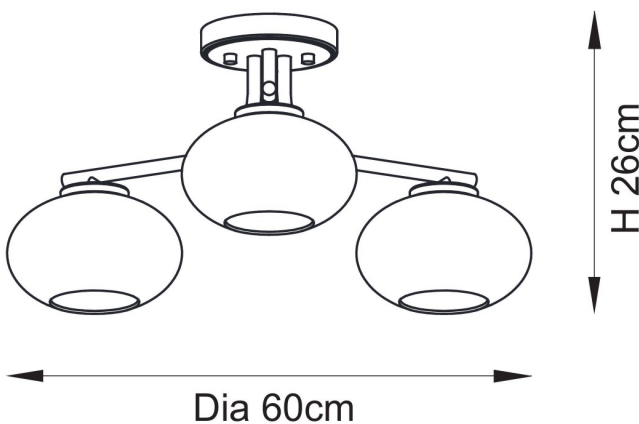

Endon Lighting - Jacob - 118507 - Warm Brass Clear Bubbled Glass 3 Light Flush Ceiling Light

REFERENCE

- SKU: FCL-31014
- Supplier SKU: 118507
- Barcode: 5016087217809

DESCRIPTION

Blending classic curves with modern simplicity, this 3-light semi-flush ceiling fitting features softly rounded arms in a warm brass finish and hand-blown clear bubbled glass shades. Each globe subtly distorts and enhances the light, creating a gentle sparkle that adds atmosphere to any room. Perfect for lower ceilings in living areas, bedrooms, or hallways, it brings sculptural elegance and timeless design to contemporary interiors.

CATEGORY

- Brand: Endon Lighting
- Family: Jacob
- Category: Indoor Lighting / Ceiling / Semi

APPEARANCE

- Base: Warm Brass Plate
- Shade: Clear Bubbled Glass

DIMENSION

- Height: 260mm
- Diameter: 600mm
- Shade Height: 110mm
- Shade diameter: 180mm
- Weight: 2.1kg

LIGHT SOURCE

- Lamp included: No
- Lamp detail: 3 x 7W Max LED E14 SES (required)
- Dimmable
- Energy class: Not applicable
- Switch: No

SPECIFICATION

- Ingress protection: IP20
- Class: Class I - Single Insulated, Earthed
- Voltage: 240V